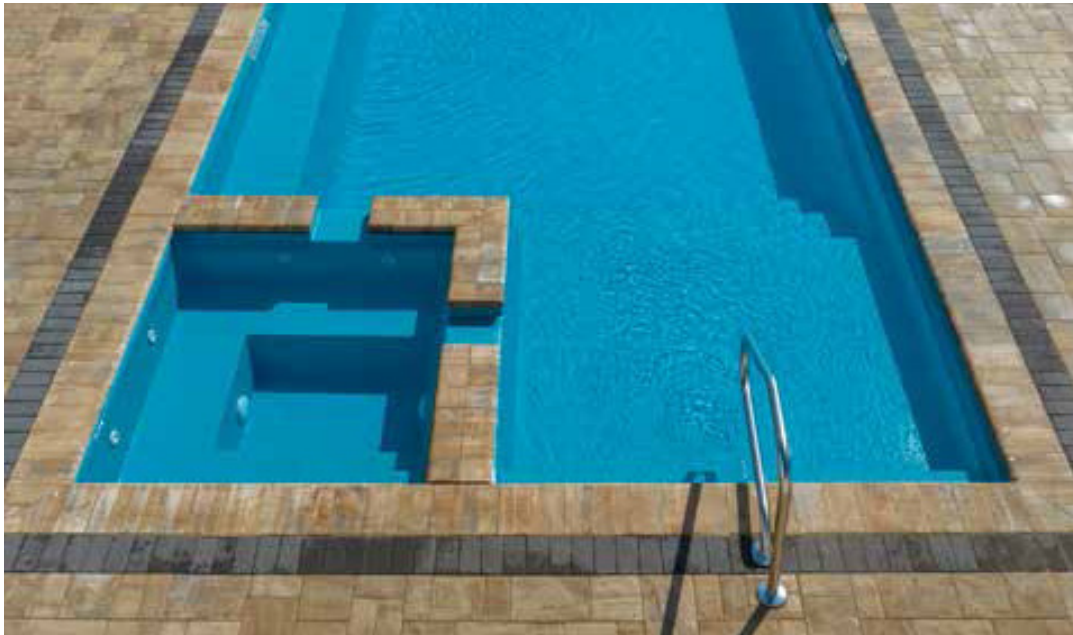

Extreme

Today you'll escape...
to a serene, unspoiled paradise.

Length: 30' or 27'

Width: 15'6"

Shallow End Depth: 4'2"

Deep End Depth: 6"

All GG Pools are Non-Diving Pools

GG