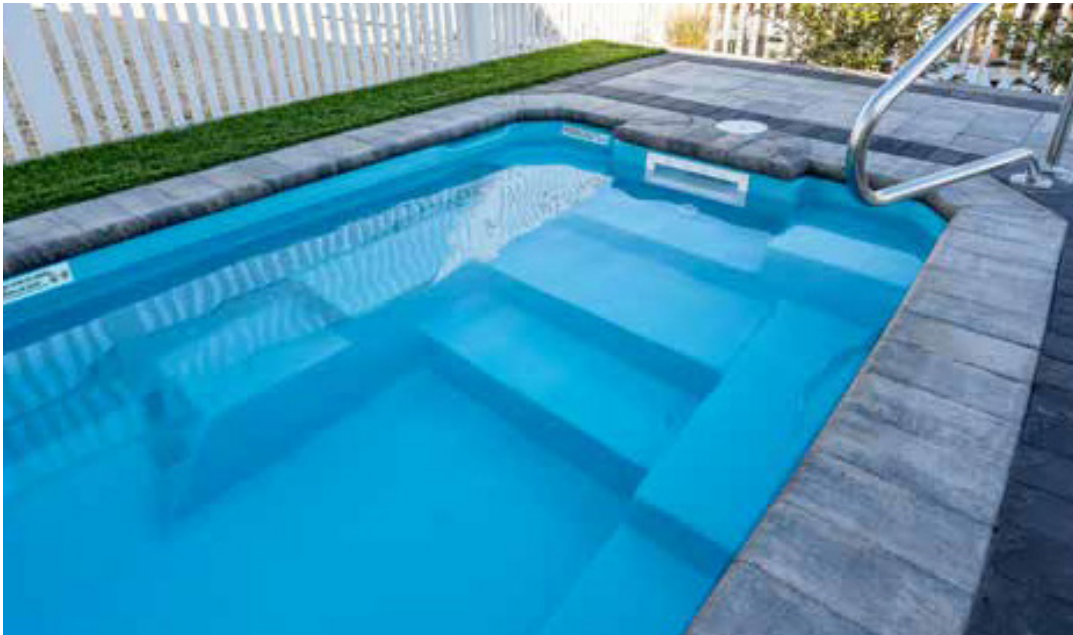

Placid Plunge

The perfect family escape...
filled with fun and togetherness.

Length: 17'

Width: 8'6"

Depth: 4'6"

All GG Pools are Non-Diving Pools

GG

San Juan Plunge

Escape to a relaxing getaway...
and find peace of mind.

Length: 14'6"

Width: 7'4"

Depth: 4'

All GG Pools are Non-Diving Pools

GG

Ponce

Imagine the perfect place...
for family-friendly activities and outdoor fun.