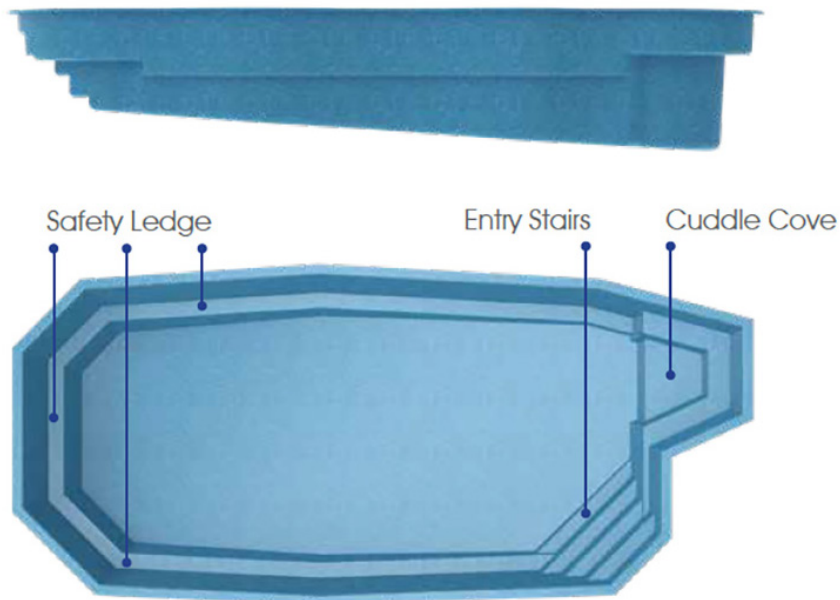

Azores

It's here...
your perfect getaway awaits.

Length: 35'

Width: 13'2"

Shallow End Depth: 4'

Deep End Depth: 6'1"

All GG Pools are Non-Diving Pools

GG

Maui

Imagination meets reality...
it doesn't get any better than this.

Length: 34'

Width: 15'

Shallow End Depth: 3'6"

Deep End Depth: 6'6"

All GG Pools are Non-Diving Pools

GG