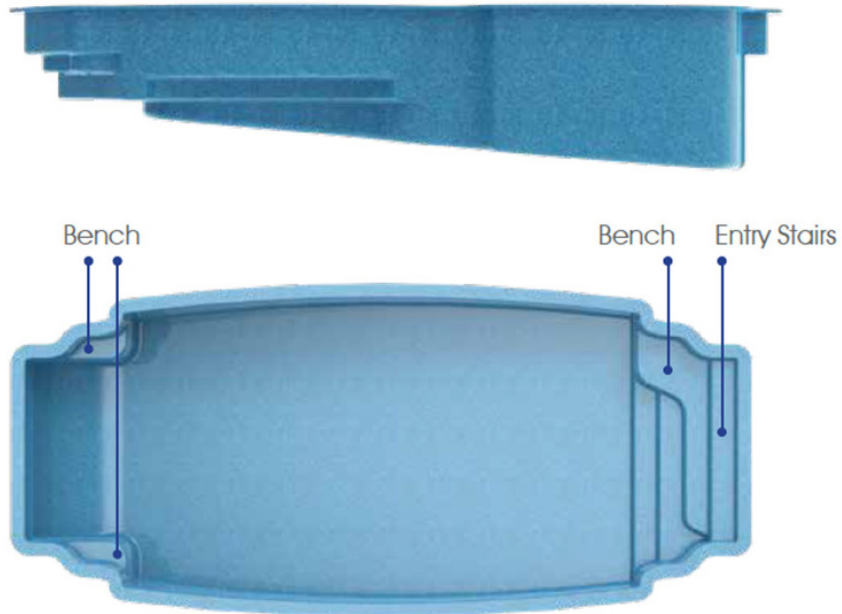

Maui

Imagination meets reality...
it doesn't get any better than this.

Length: 34'

Width: 15'

Shallow End Depth: 3'6"

Deep End Depth: 6'6"

All GG Pools are Non-Diving Pools

GG