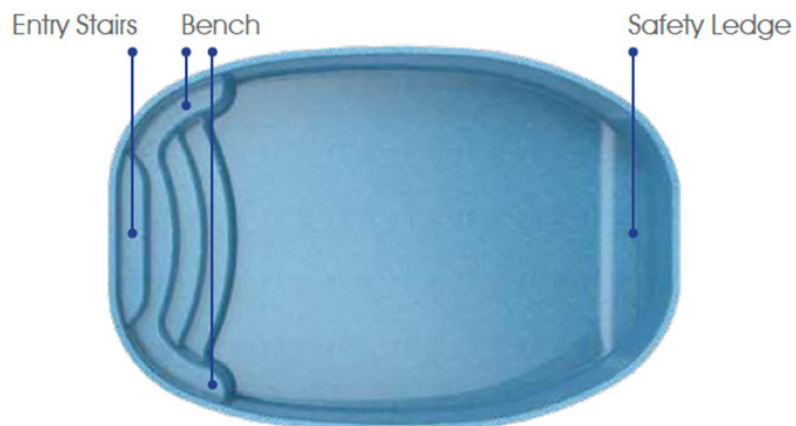

GG

Sundial

Escapism...
it's amazing where you can go.

Length: 20'

Width: 13'

Shallow End Depth: 3'6"

Deep End Depth: 4'11"

All GG Pools are Non-Diving Pools