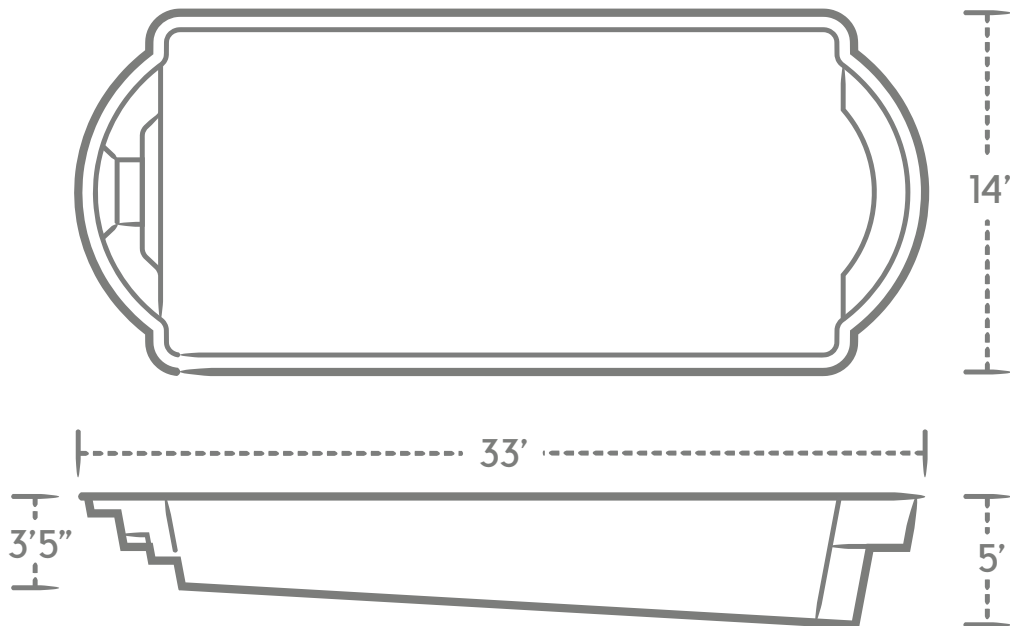

CALIFORNIA FINISH

MAYA FINISH

Cathedral

The classic Roman shape of the Cathedral will grace your backyard with style and refined elegance while creating an oasis for fun and relaxation.

14' X 33'

1. Classic design gives curves and character without sacrificing swim area.
2. Non-skid surface on the floor, stairs, and benches is easy on your feet and your swimsuit.
3. Wide steps and bench area add style and functionality.
4. Deep-end bench gives you a place to soak and unwind.