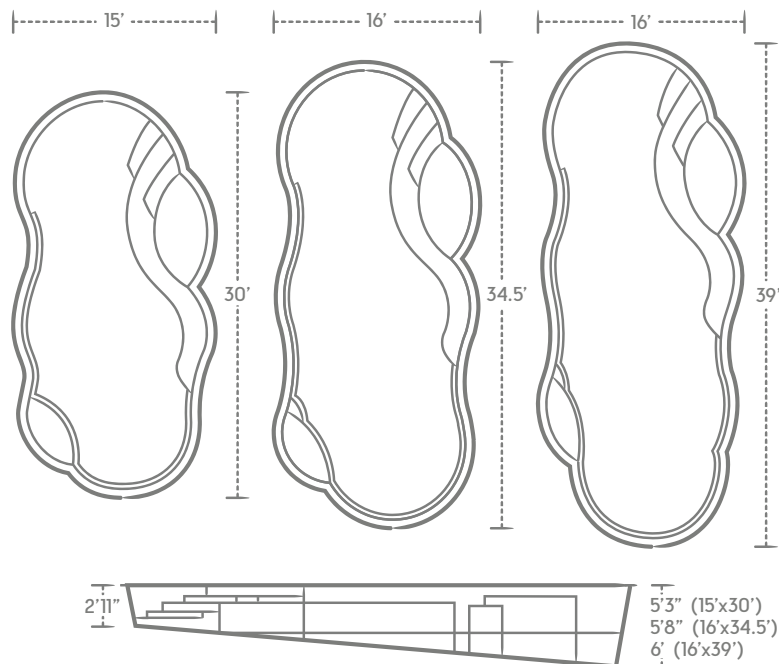

Sun Day

Everyone loves Sunday. No to-do list, no errands to run, no work to be done. So drop your devices and forget your chores. Sun Day is here!

15' X 30'   16' X 34.5'   16' X 39'

1. Large landing pad with side entry stairs is an ideal spot for youngsters to play.
2. Large open swim area is great for games, lap swimming, and water activities.
3. 12" deep sun shelf and swim-out are perfect for easy entry and exit, and for soaking up the sun.
4. Wrap-around benches give you tons of room to visit and relax.
5. Non-skid surface on the floor, benches, and steps is easy on your feet and your swimsuit.
6. A courtesy ledge around the deep-end gives you a place to take a break and stand.