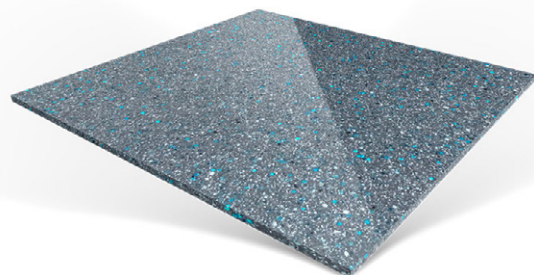

COLOR OPTIONS

EIGHT STUNNING COLORS

Capital Land Pools products are crafted with the deepest, richest, highest quality gelcoat finishes, and backed by a 10 year Surface Warranty. With a full palette of colors that are absolutely stunning to look at, Capital Land Pools gelcoat finishes offer you amazing options to fully enjoy “Life at its Best”.

OCEAN BLUE

ICE SILVER

SEASIDE SKY

STORM GREY

imaginepools™

REEF BLUE

VOLCANIC BLACK

BEACH SAND