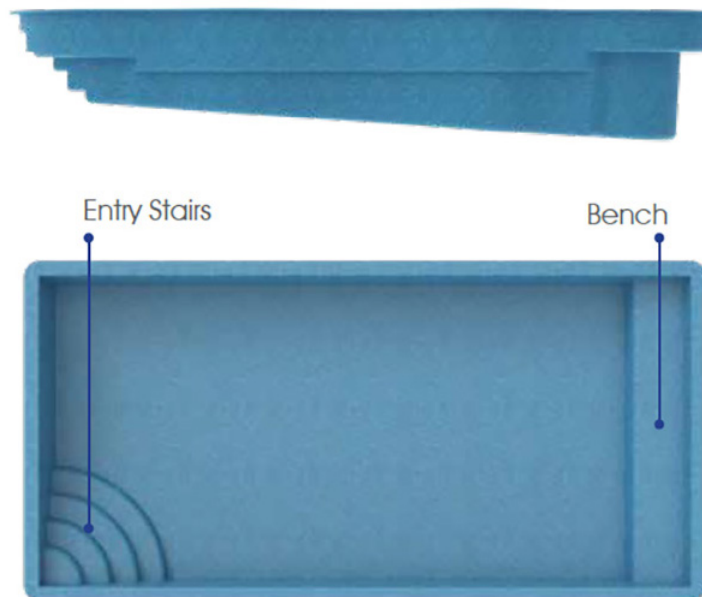

GG

Summit

Escape from it all...
in your everyday place.

Length: 23'10"

Width: 11'8"

Depth: 4'6"

All GG Pools are Non-Diving Pools

GG