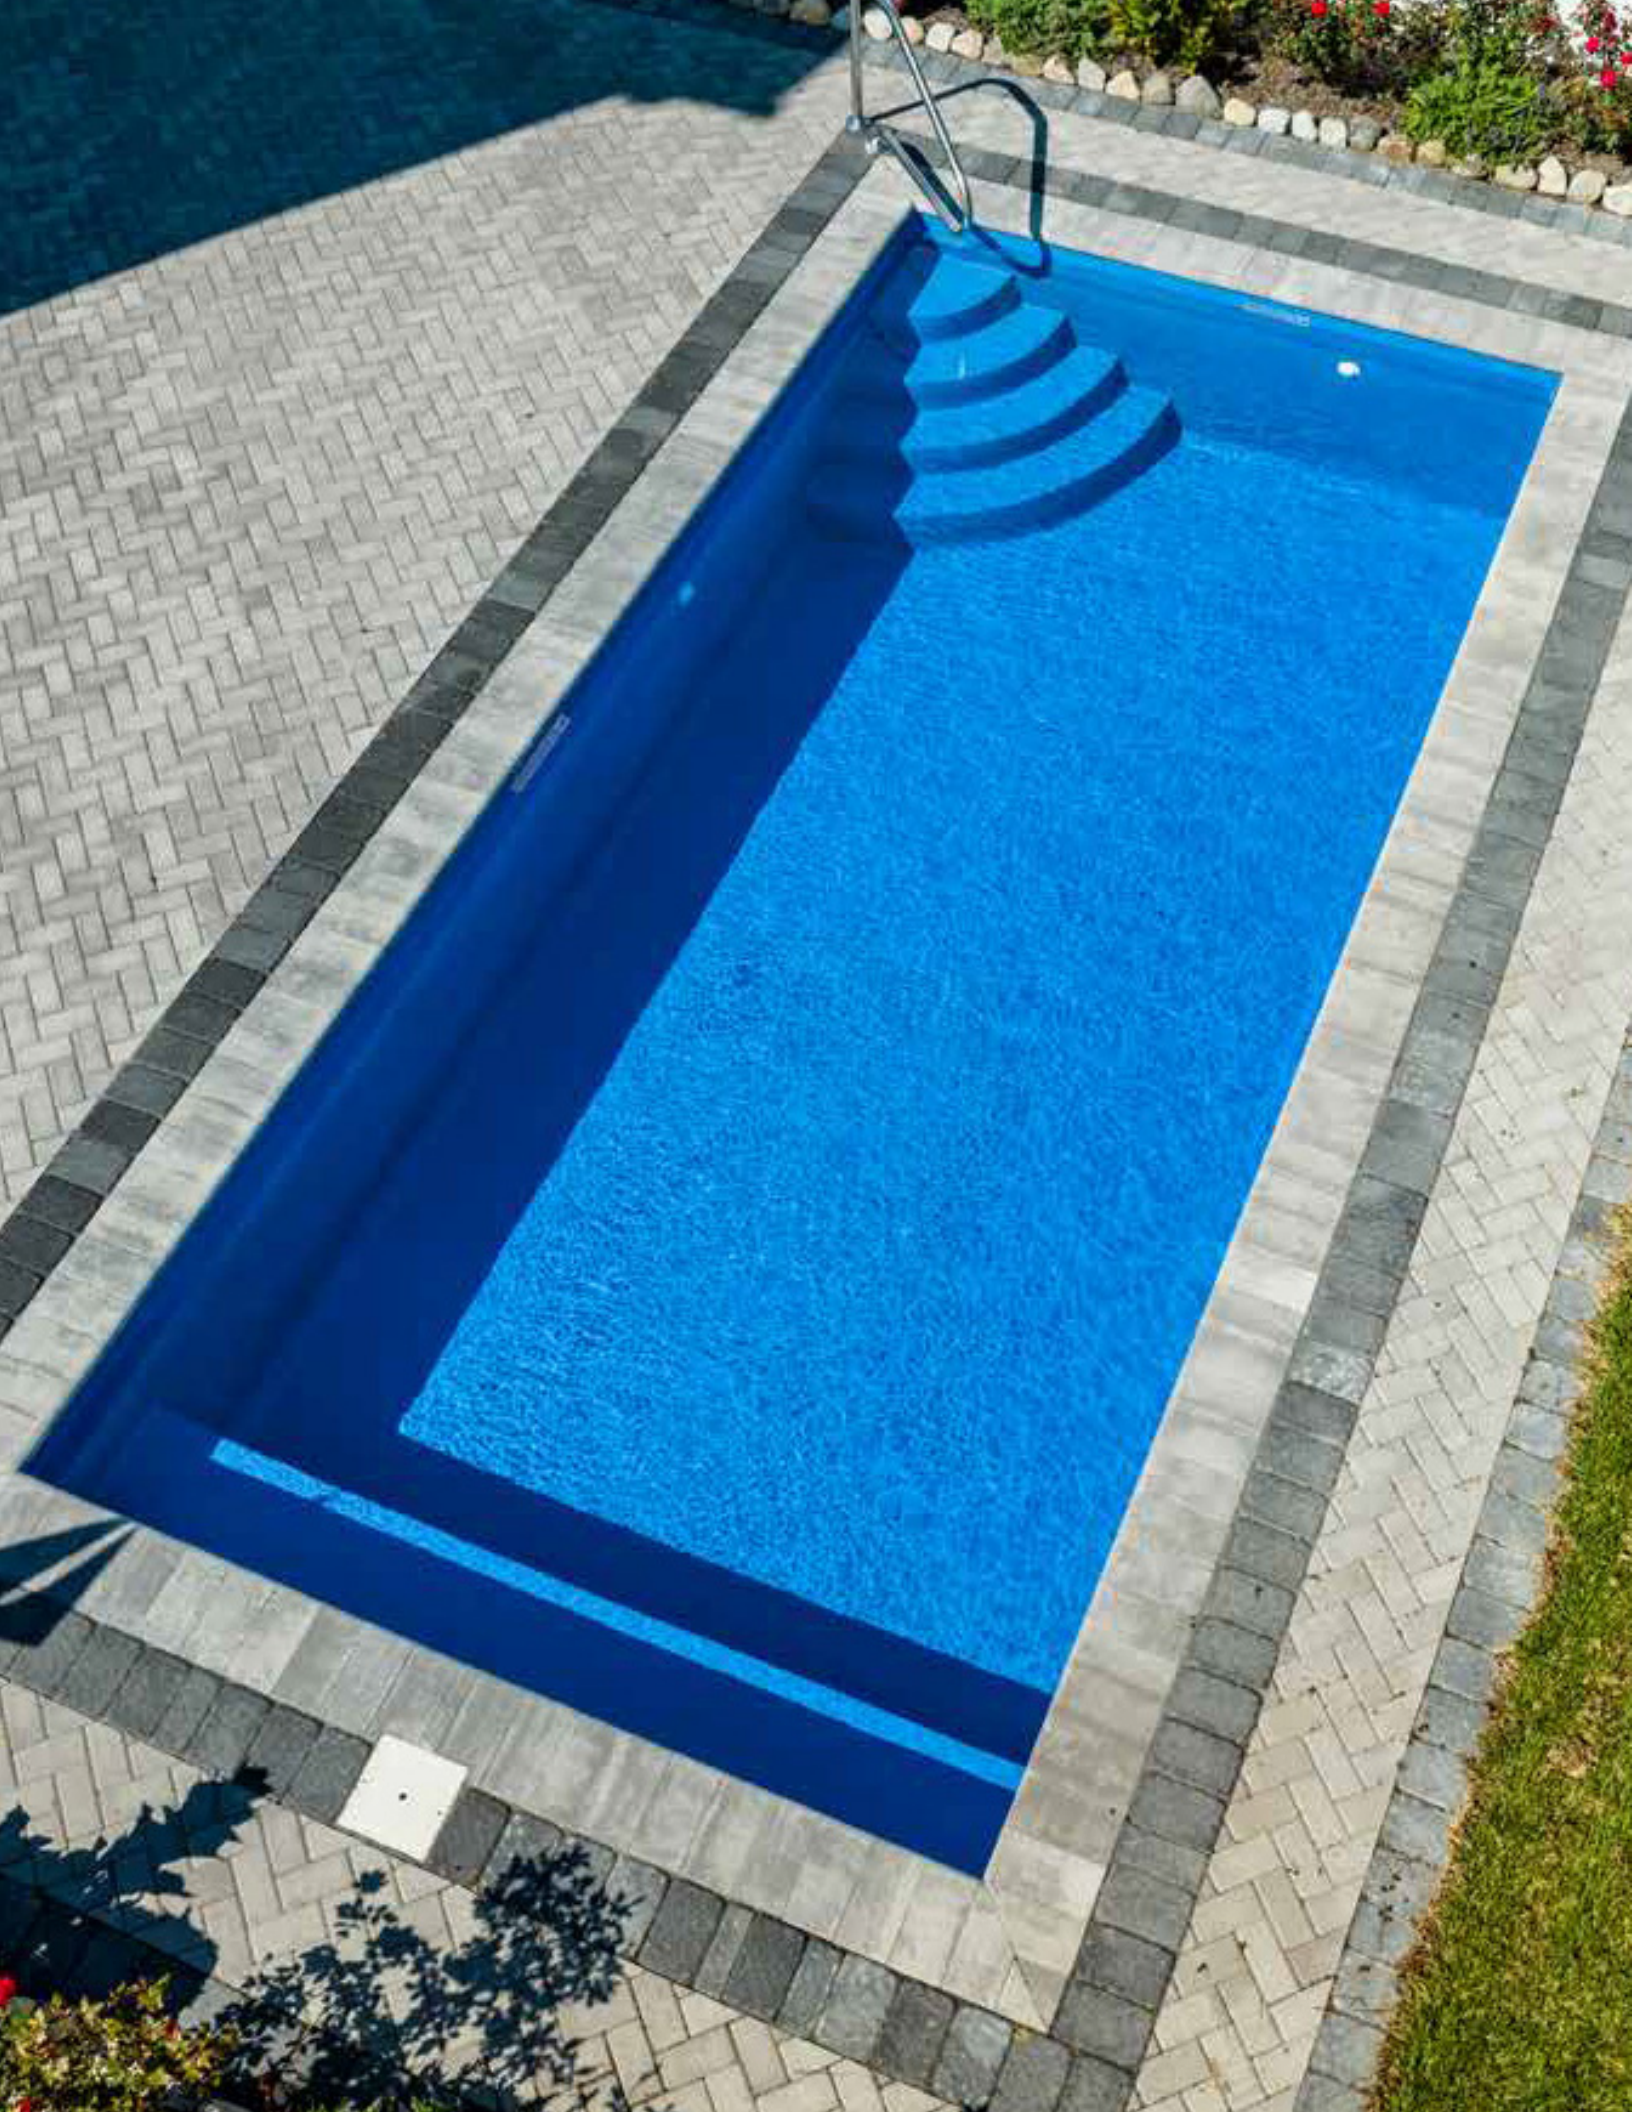

CORAL BLUE

Empire

Absolute peace, absolute tranquility...
absolute escapism.

Length: 25'8"

Width: 12'

Shallow End Depth: 3'6"

Deep End Depth: 5'6"

All GG Pools are Non-Diving Pools

GG

Summit

Escape from it all...
in your everyday place.

Length: 23'10"

Width: 11'8"

Depth: 4'6"

All GG Pools are Non-Diving Pools

GG