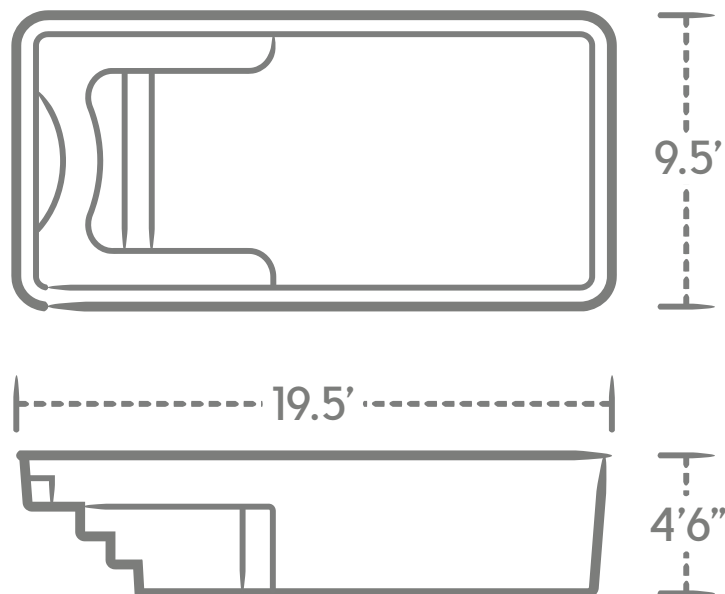

CARIBBEAN SPARKLE FINISH

CALIFORNIA FINISH

Sea Turtle

Let time stand still as you savor every moment.
Whether you want to chill or get a game on,
Sea Turtle accommodates.

9.5' X 19.5'

1. Elongated benches provide hours of socializing and fun with family and friends.
2. 4'6" flat-bottom depth is great for games, water activities, and entertaining.
3. Non-skid surface on the floor, benches, and steps is easy on your feet and your swimsuit.
4. Auto-cover ready to help you keep your new pool safe and clean.
5. Swim jet system-ready design makes it easy to add a swim jet system such as Badu®.