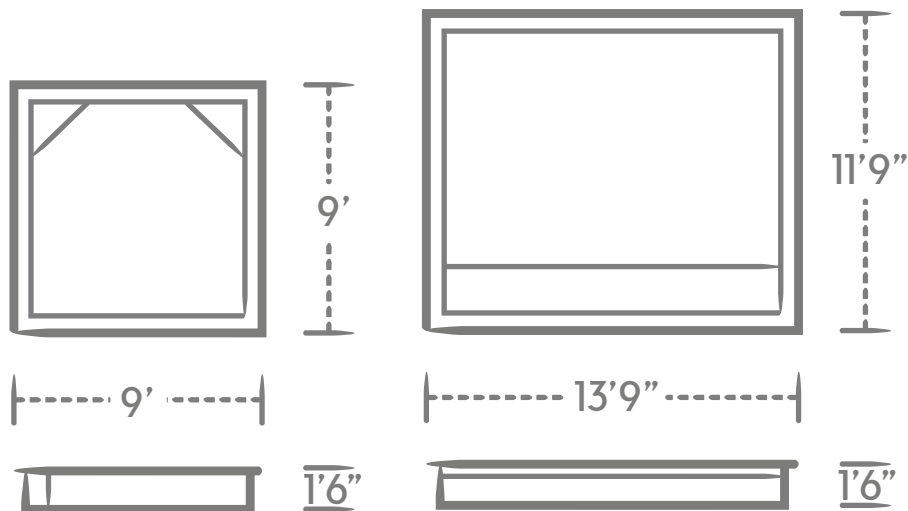

Wading Pool

This is the ultimate playground for the kiddos. The uniform depth throughout allows for easy, worry-free play, and the bench is a great spot for the big kids to sit, relax, and watch over the youngsters.

9'X9' 13'9"X11'9"

1. 18" depth makes a wonderful place for toddlers and pets to splash and play.
2. Non-skid surface on the floor, benches, and steps is easy on your feet and your swimsuit.
3. Raised or flush construction application gives you installation options.
4. Auto-cover ready to help you keep your new pool safe and clean.
5. Full-length bench gives you the perfect spot to relax, cool off, and watch the kids play.