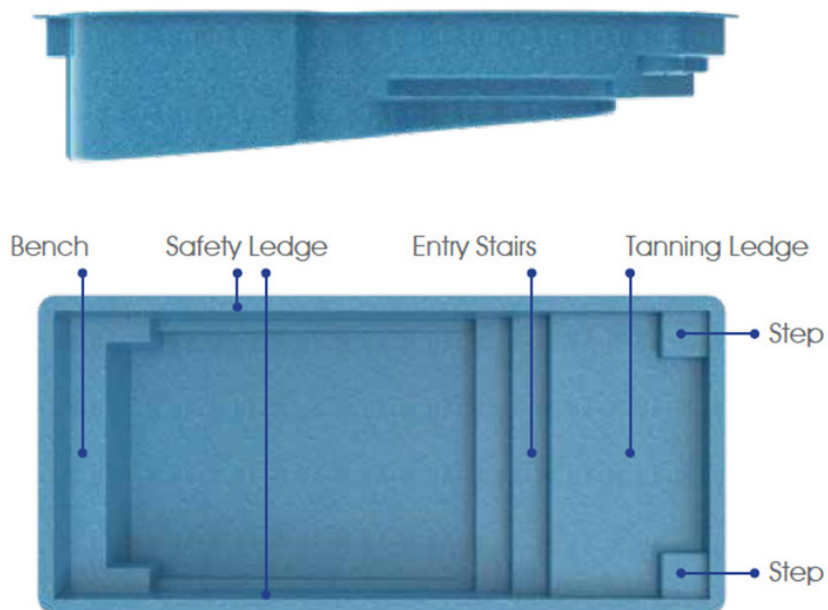

Ponce

Imagine the perfect place...
for family-friendly activities and outdoor fun.

Length: 26'

Width: 12'8"

Shallow End Depth: 4'6"

Deep End Depth: 5'9"

All GG Pools are Non-Diving Pools

GG