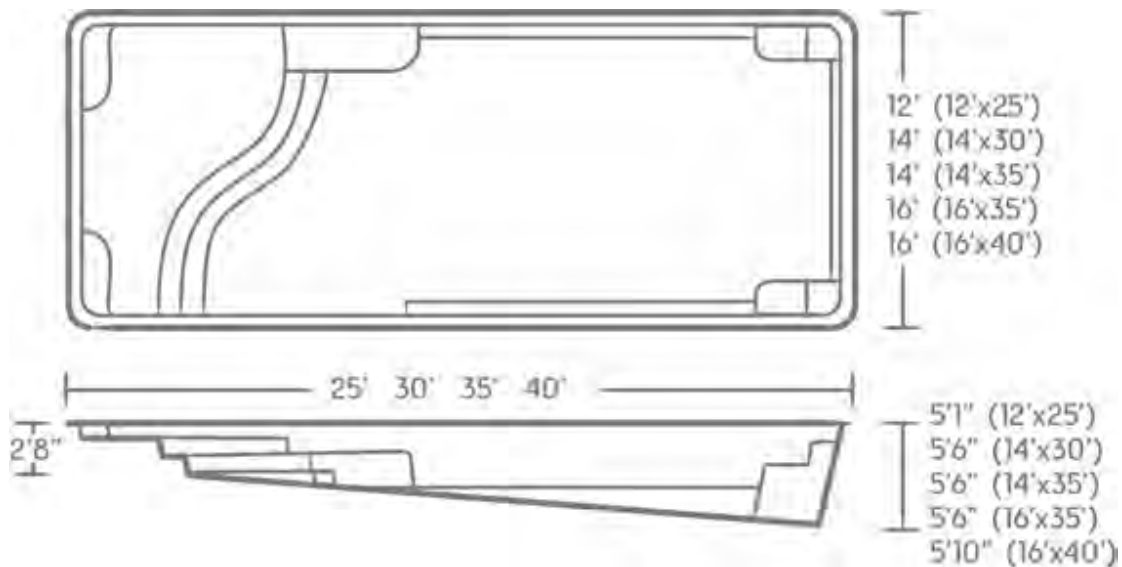

Aspen

Imagine yourself relaxing and keeping cool while soaking up the sun's warm rays on Aspen's fabulous tanning ledge.

- 12' X 25'
- 14' X 30'
- 14' X 35'
- 16' X 35'
- 16' X 40'

1. Huge 12" deep tanning ledge is perfect for ledge loungers.
2. Non-skid surface on the floor, stairs, benches, and tanning ledge is easy on your feet and your swimsuit.
3. Extended bench gives you a place to relax, unwind and socialize.
4. Dual swim outs and benches provide comfort and convenience in the deep-end of the pool.
5. Courtesy ledge around the deep-end gives you a place to stand and rest.
6. Wide-open swim lane allows room for play and exercise.
7. Auto-cover ready to help you keep your new pool safe and clean.