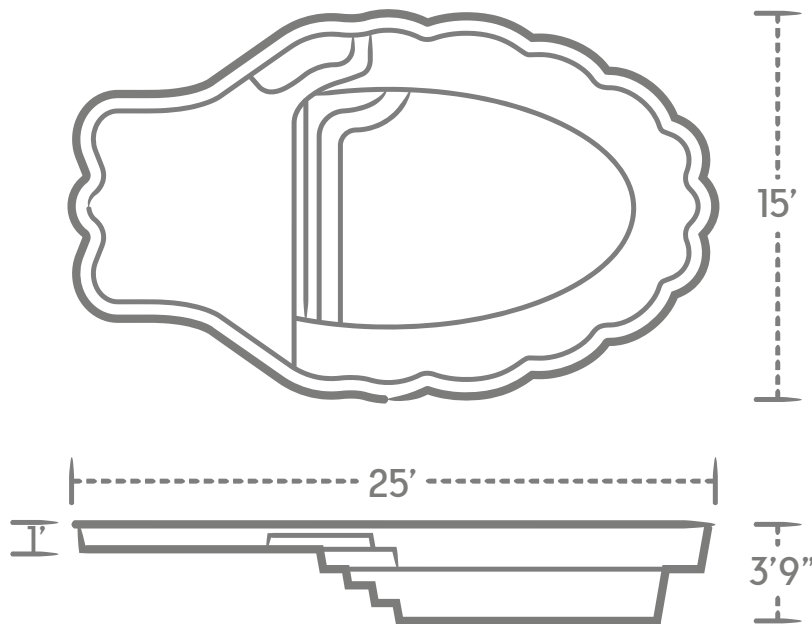

Pearl

Petite and lovely, with graceful scalloped edges, our Pearl is truly a gem. It fits well in nearly any backyard and provides a lovely locale for socialization and relaxation.

15' X 25'

1. 12" deep tanning ledge is perfect for ledge loungers and soaking up the sun.
2. Non-skid surface on the floor, benches, and steps is easy on your feet and your swimsuit.
3. Wrap-around benches give you plenty of room to visit and relax.