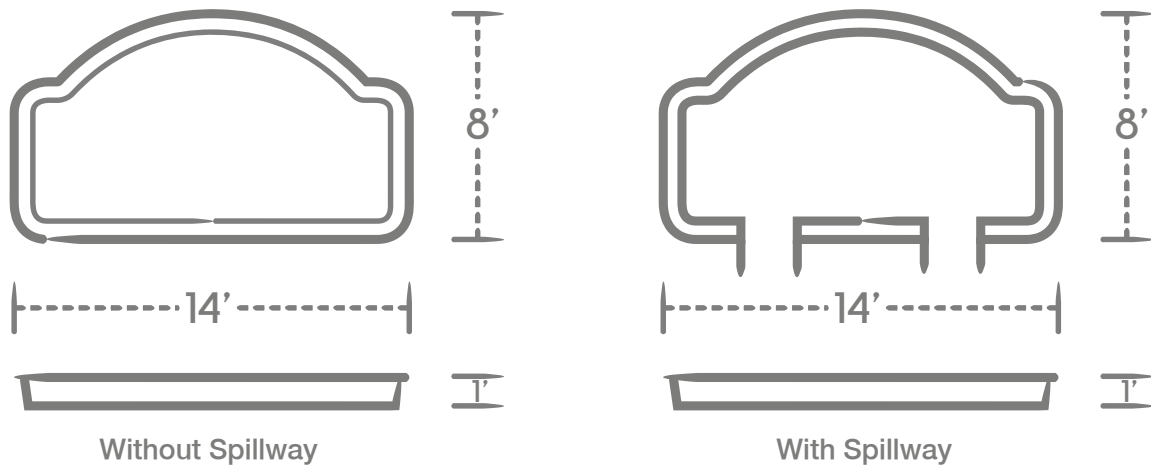

MAYA FINISH

CALIFORNIA FINISH

Wet Deck

Just want to get your feet wet?
The Wet Deck is a marvelous addition to any pool
with custom spillway options to enhance your
private backyard paradise.

14' X 8'

1. 12" deep lounging area is great for kids and sunbathers.
2. Non-skid surface on the floor is easy on your feet and your swimsuit.
3. Custom spillway options are available to enhance the ambiance.
4. Raised deck application gives you a multi-dimensional pool area.