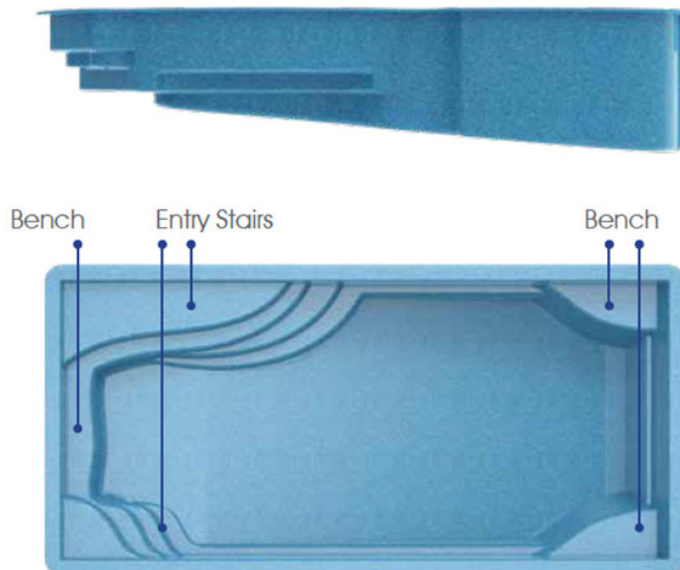

Empire

Absolute peace, absolute tranquility...
absolute escapism.

Length: 25'8"

Width: 12'

Shallow End Depth: 3'6"

Deep End Depth: 5'6"

All GG Pools are Non-Diving Pools

GG