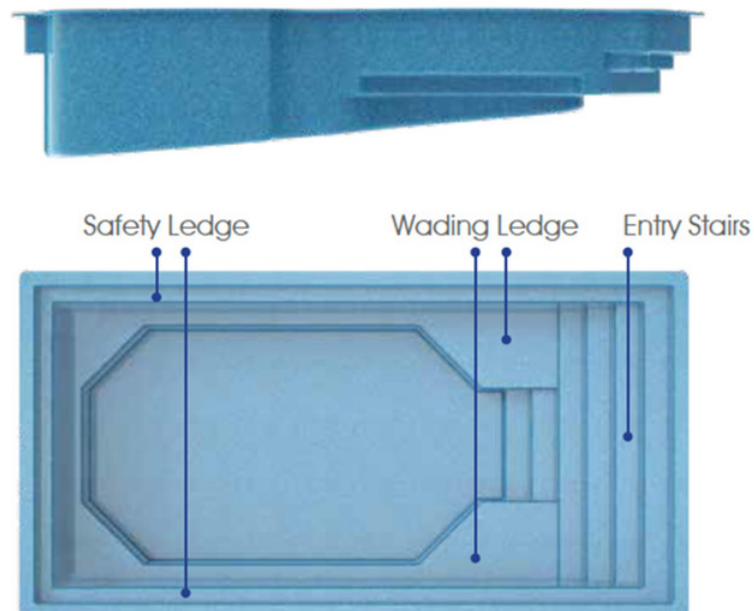

Placid Plunge

The perfect family escape...
filled with fun and togetherness.

Length: 17'

Width: 8'6"

Depth: 4'6"

All GG Pools are Non-Diving Pools

GG