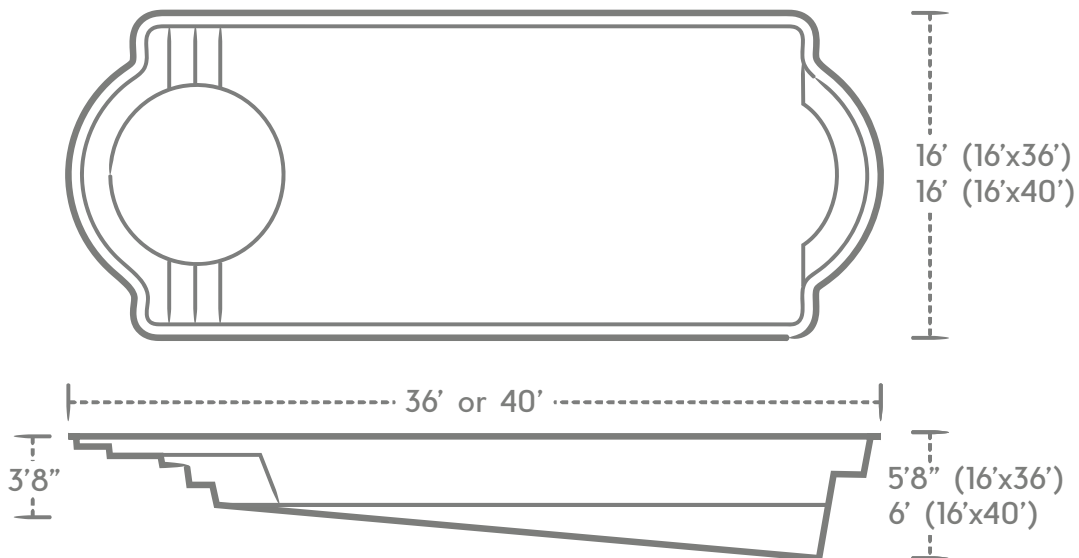

Cathedral LX

The Cathedral LX envelops all the great features and awe-inspiring vistas of the original Cathedral and adds easy in-and-out steps the whole family will love. Plus, the sun shelf is heaven for the sun worshipers in your group.

16' X 36' **16' X 40'**

1. Classic design gives curves and character without sacrificing swim area.
2. Deep-end bench gives you a place to soak and unwind.
3. 9' diameter tanning ledge accommodates two chairs or ledge loungers.
4. Non-skid surface on the floor, stairs, and benches is easy on your feet and your swimsuit.
5. Easy in-and-out wide steps and bench area add both style and functionality.