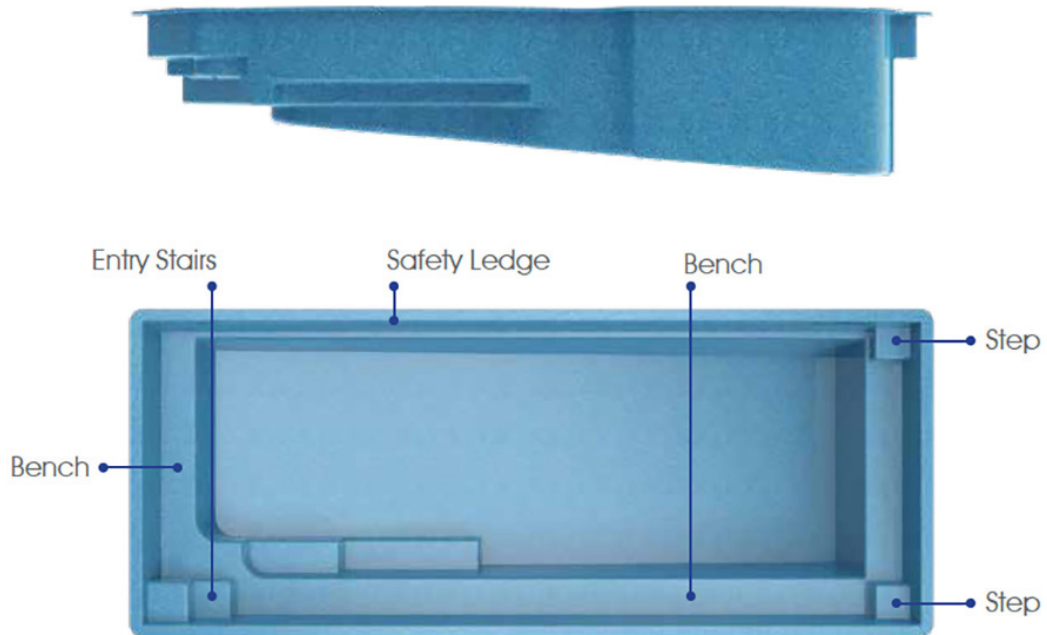

Regal XL

Escapism is a state of mind...
now you can live there.

Length: 26'

Width: 10'2"

Shallow End Depth: 4'2"

Deep End Depth: 5'6"

All GG Pools are Non-Diving Pools

GG