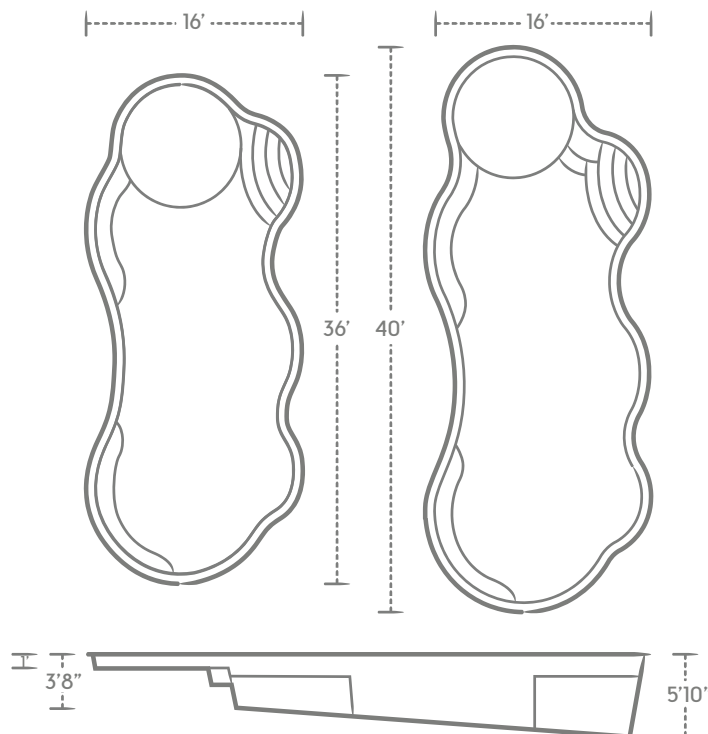

MAYA FINISH

MAYA FINISH

Wellspring

Paradise awaits just outside your back door. With Wellspring's inviting curves beckoning you, you'll never want to leave.

16' X 36' **16' X 40'**

1. Large 8' diameter sun shelf is a great spot for loungers and bubblers.
2. Wrap-around bench gives you ample room to visit with family and friends.
3. Expanded entry steps provide easy entrance and exit from the pool.
4. Non-skid surface on the floor, benches, sun shelf, and steps is easy on your feet and your swimsuit.
5. Deep-end bench gives you a place to soak and unwind.