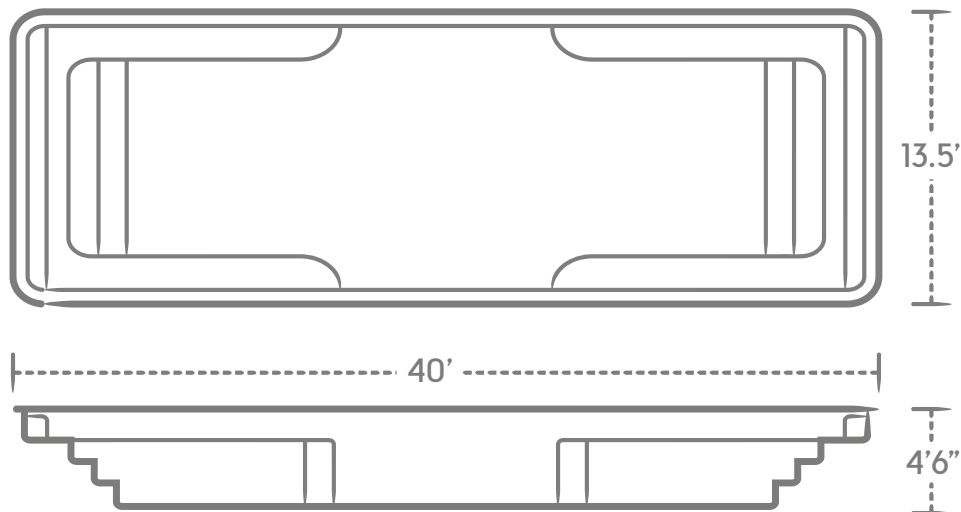

CALIFORNIA FINISH

DIAMOND FINISH

Spirit

The whole family will fall in love with the Spirit. It's got everything that kids of all ages want—cozy spots to relax and plenty of room to play!

13.5' X 40'

1. Full-length entry steps for easy entrance and exit from the pool.
2. Elongated benches for hours of socializing and fun with family and friends.
3. Sport pool depth so you can enjoy a spirited game with friends and family.
4. Auto-cover ready to help you keep your new pool safe and clean.
5. Non-skid surface on the floor, benches, and steps is easy on your feet and your swimsuit.