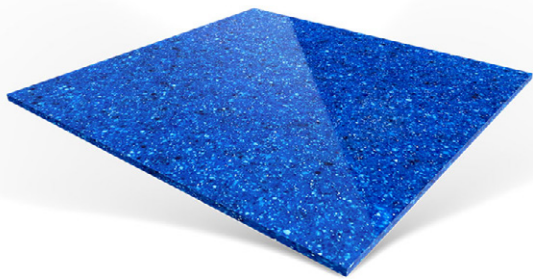

THE MERCURY TANNING LEDGE

MODEL	LENGTH	WIDTH	DEEP
Mercury	10'5"	6'10"	12"

- + Choose your preferred placement for two to three spillways around perimeter
- + Easily installed alongside straight-walled models in the Capital Land Pools line of swimming pools
- + Easily accommodates one or two lounge chair
- + Add bubblers and/or foundations for more fun

OCEAN BLUE

ICE SILVER

SEASIDE SKY

STORM GREY

imaginepools™

REEF BLUE

VOLCANIC BLACK

BEACH SAND