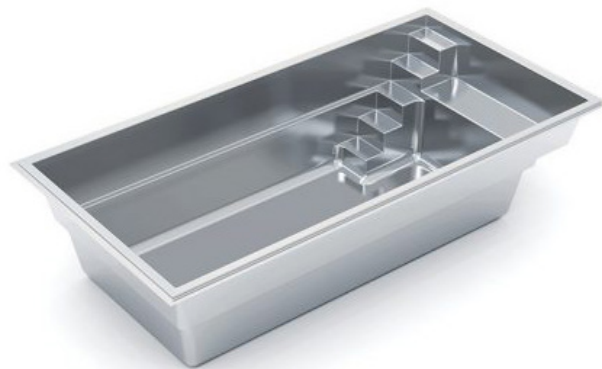

Capital Land
pools
YOUR POOL & PATIO EXPERT

518-944-4377

THE VISION

LENGTH	WIDTH	FLAT DEPTH
26'	10'	5'
23'	10'	5'
20'	10'	5'
16'	10'	5'

- + Sleek, modern design allows for unlimited landscaping possibilities for both traditional and modern aesthetics
- + Large bench located at the step end with option to incorporate spa jets
- + Well-positioned entry and exit steps lead down to the pool floor
- + Flat-bottom design makes it the perfect pool for playing pool games or for exercising