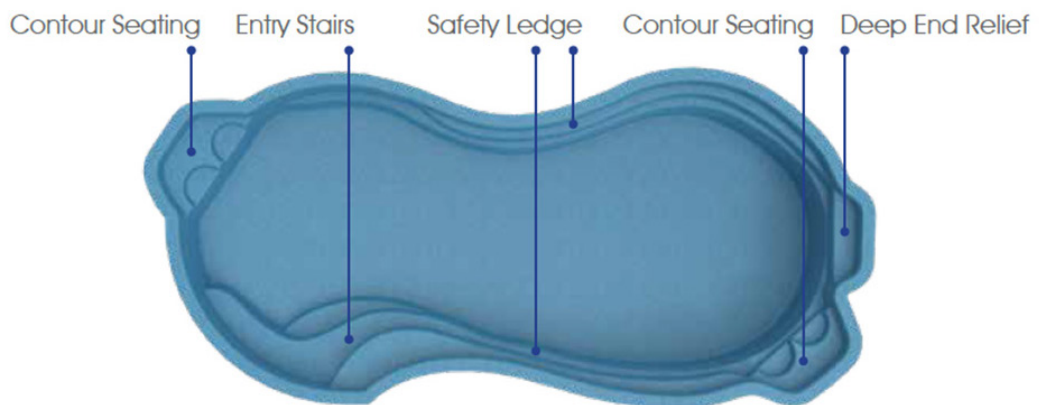

Acapulco

This could be your getaway...
anytime of day.

Length: 29'

Width: 13'

Shallow End Depth: 3'4"

Deep End Depth: 5'5"

All GG Pools are Non-Diving Pools

GG

Tiger Shark

Your absolute escape...
right in your backyard.

Length: 31'

Width: 13'

Shallow End Depth: 3'3"

Deep End Depth: 5'11"

All GG Pools are Non-Diving Pools

GG

DANGER
NO DIVING OR JUMPING
SHALLOW WATER

Nassau

Whatever you imagine...
your life can be.

Length: 32'

Width: 15'

Shallow End Depth: 3'3"

Deep End Depth: 6'11"

All GG Pools are Non-Diving Pools