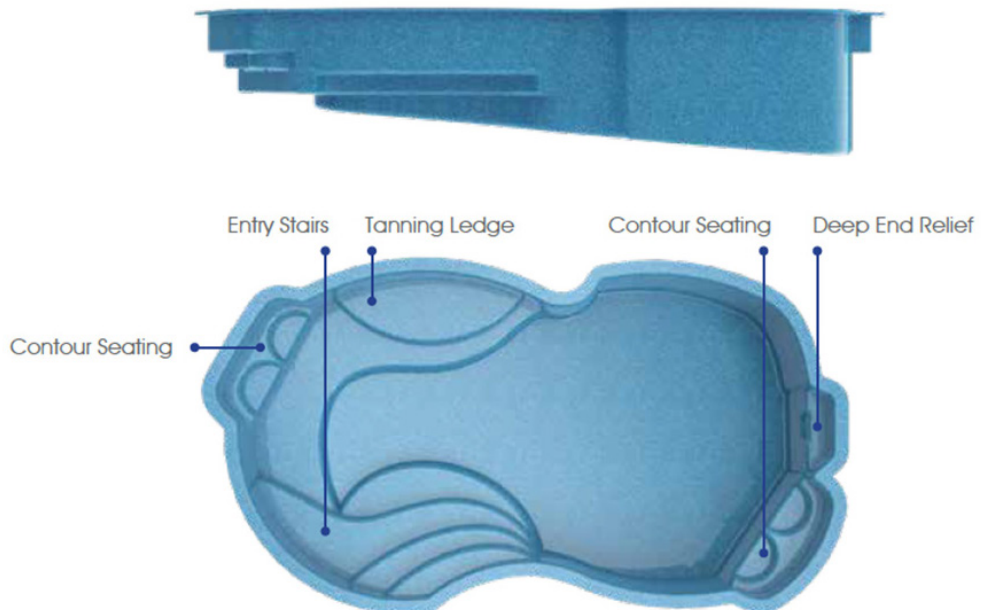

GG

Cancun

Escape to perfection...
life is good.

Length: 25'

Width: 12'

Shallow End Depth: 3'9"

Deep End Depth: 5'4"

All GG Pools are Non-Diving Pools

GG

Oasis

This is your great escape...
for family fun in the sun.

Length: 33'

Width: 13'

Shallow End Depth: 4'3"

Deep End Depth: 6'2"

All GG Pools are Non-Diving Pools