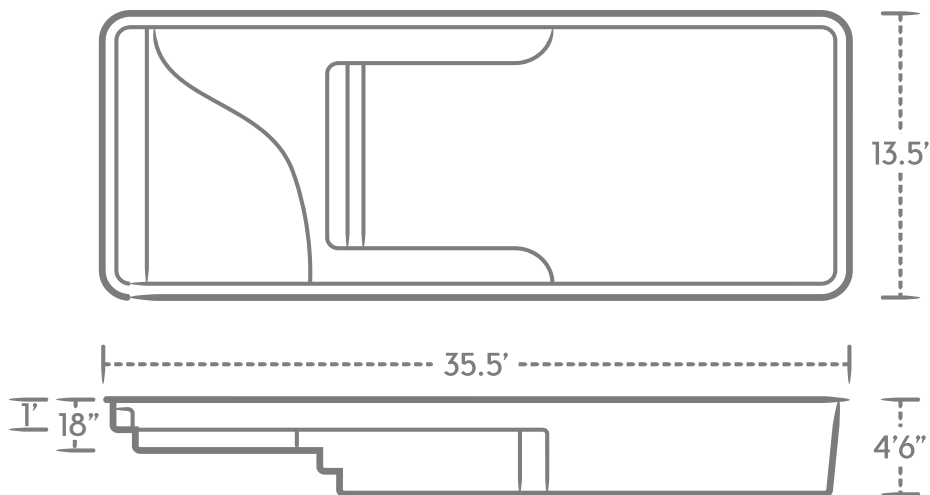

CARIBBEAN SPARKLE FINISH

CARIBBEAN SPARKLE FINISH

Lil' Bob LX

Lil Bob LX takes the party to a whole new level for kids of all ages with room to relax, exercise and play all around.

13.5' X 35.5'

1. 12" deep tanning ledge is perfect for ledge loungers and soaking up the sun.
2. 18" deep wading area is an ideal spot for toddlers to play or for adults to enjoy a full-body soak.
3. Wrap-around benches give you tons of room to visit and relax.
4. 4'6" flat-bottom depth is great for games, water activities, and entertaining.
5. Non-skid surface on the floor, benches, and steps is easy on your feet and your swimsuit.
6. Auto-cover ready to help you keep your new pool safe and clean.