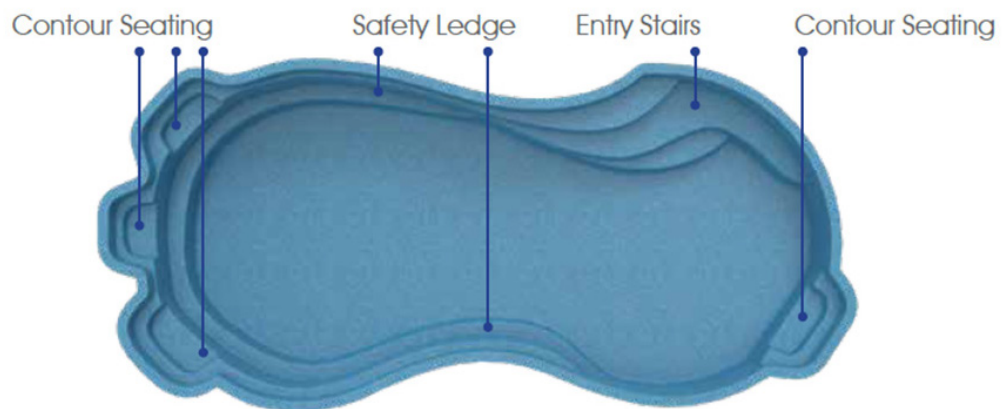

Tiger Shark

Your absolute escape...
right in your backyard.

Length: 31'

Width: 13'

Shallow End Depth: 3'3"

Deep End Depth: 5'11"

All GG Pools are Non-Diving Pools

GG

DANGER
NO DIVING OR JUMPING
SHALLOW WATER

Nassau

Whatever you imagine...
your life can be.

Length: 32'

Width: 15'

Shallow End Depth: 3'3"

Deep End Depth: 6'11"

All GG Pools are Non-Diving Pools

GG

Cancun

Escape to perfection...
life is good.

Length: 25'

Width: 12'

Shallow End Depth: 3'9"

Deep End Depth: 5'4"

All GG Pools are Non-Diving Pools