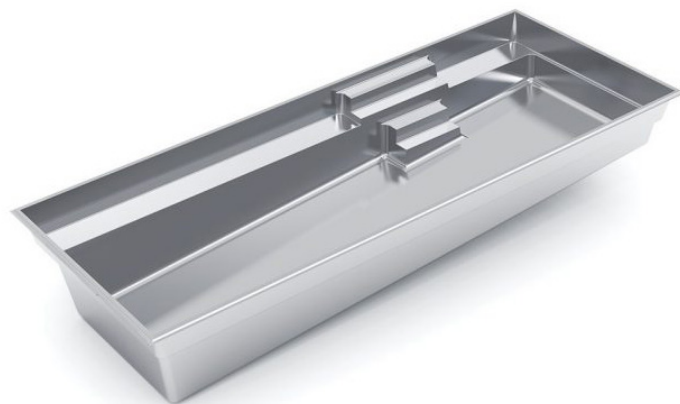

imaginepools™