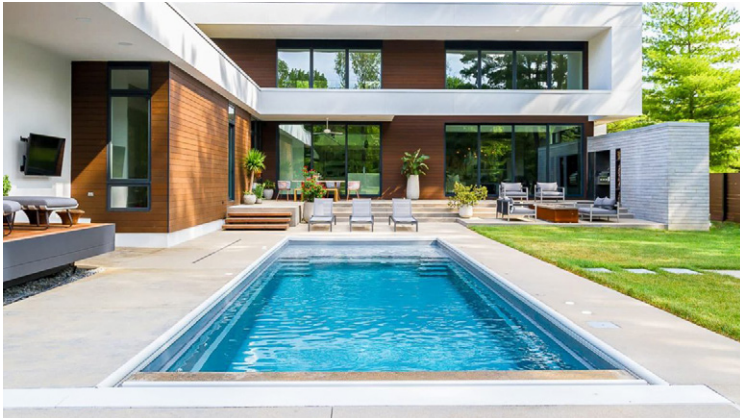

THE FREEDOM

LENGTH	WIDTH	FLAT DEPTH
30'	13'1"	5'
26'3"	13'1"	5'
23'	13'1"	5'

- + Large bench located at the step end with option to incorporate spa jets
- + Flat-bottom design makes it the perfect pool for playing pool games or for exercising
- + Option to incorporate a swim jet system to provide resistance training for the avid swimmer
- + Convenient entry and exit steps allow access from both sides of the pool