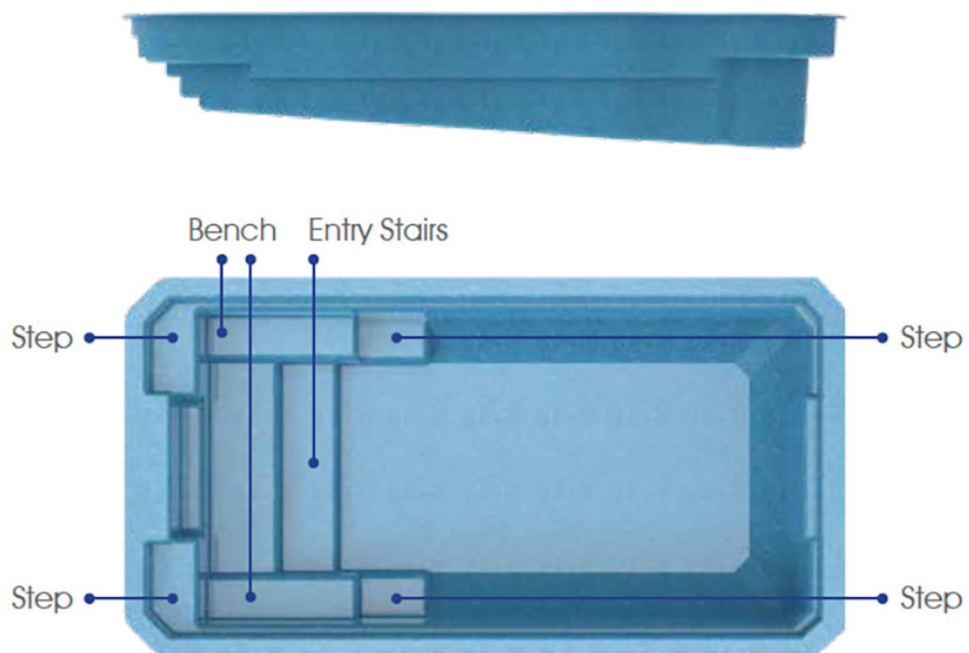

San Juan Plunge

Escape to a relaxing getaway...
and find peace of mind.

Length: 14'6"

Width: 7'4"

Depth: 4'

All GG Pools are Non-Diving Pools

GG