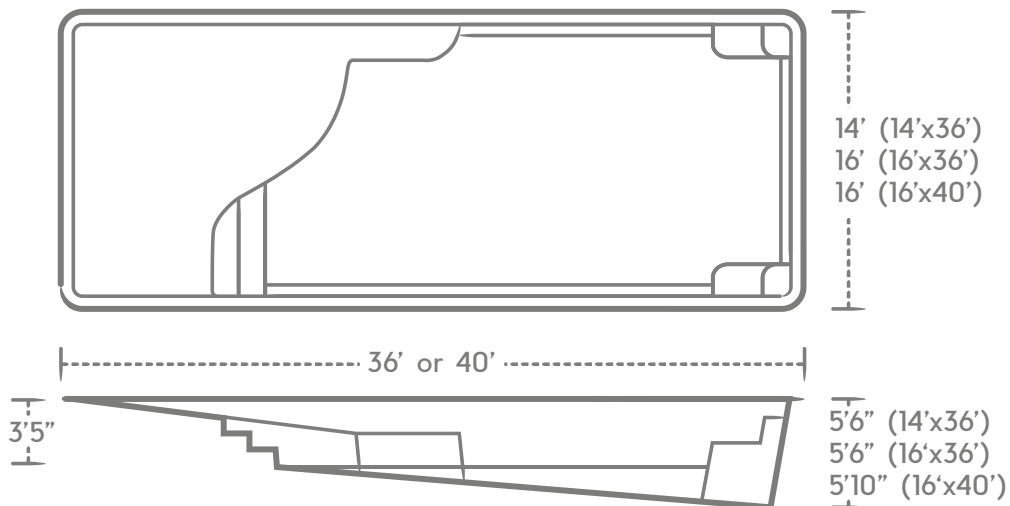

Grace Beach Entry

Enjoy all the luxury of a day at the beach without ever leaving your own backyard. Every day will feel like a vacation!

14' X 36'   **16' X 36'**   **16' X 40'**

1. A zero entry that is perfect for dipping your toes in the water and lounging at the water's edge.
2. A non-skid surface on the floor, stairs, and benches is easy on your feet and your swimsuit.
3. Dual, deep-end seats with swim-outs give you extra options for visiting and relaxing.
4. A courtesy ledge around the deep-end gives you a place to take a break and stand.