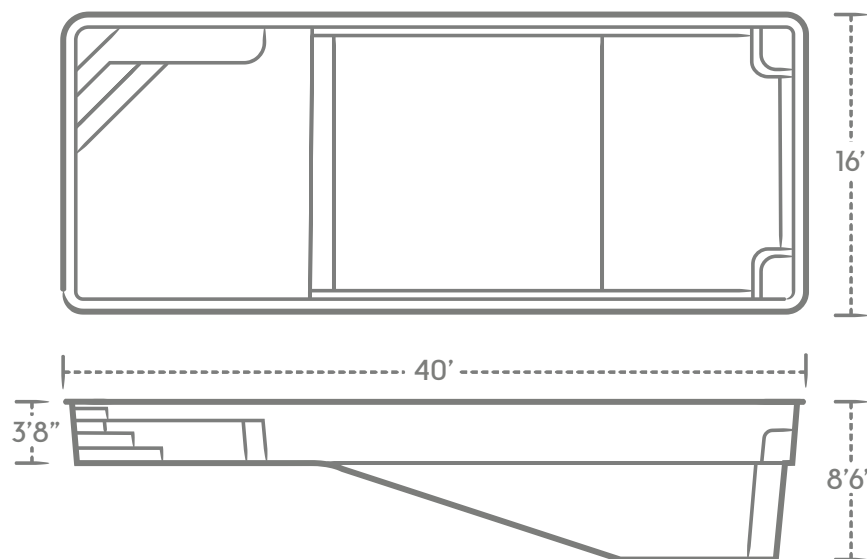

MAYA FINISH

MAYA FINISH

Monolith

If your home team loves to play, this is the pool for you. With Monolith, it's always game on.

16' X 40'

1. Large, flat-bottomed shallow-end is ideal for water games like basketball.
2. 15'' warning slope alerts children and adults alike that they're leaving the shallow-end. Note: this transition area should be designated with safety rope and floats.
3. Dual, deep-end seats with swim-outs give you extra options for visiting and relaxing.
4. Wide-open swim lane allows room for play and exercise.
5. Non-skid surface on the floor, stairs, and benches is easy on your feet and your swimsuit.
6. Auto-cover ready to help you keep your new pool safe and clean.