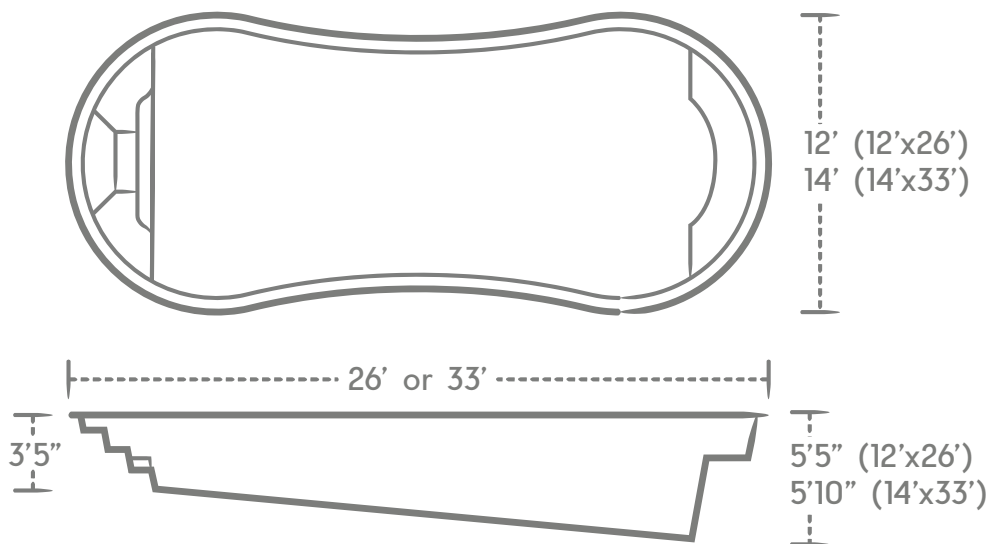

If you're after a little exercise or just a refreshing dip, Titus is your guy. He's ready to create a diversion from the everyday blues every day of the week.

12' X 26' **14' X 33'**

1. Wide-entry steps with built-in seats make a great spot for visiting and relaxing.
2. Non-skid surface on the floor, benches, and steps is easy on your feet and your swimsuit.
3. Elongated benches provide hours of socializing and fun with family and friends.
4. Ideal depth for exercise so you can enjoy water aerobics, games, and more.