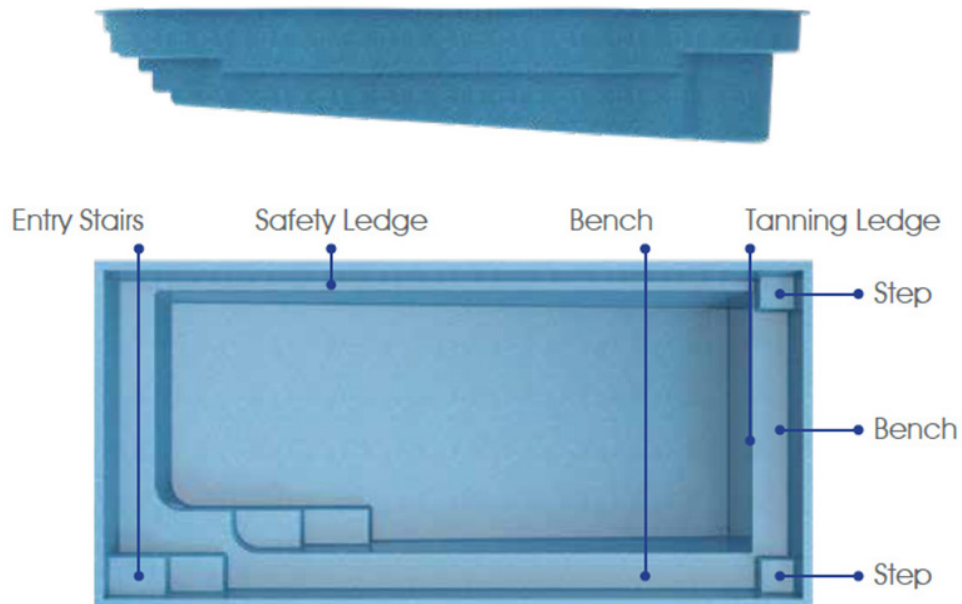

Regal

Escape to a place...
of natural beauty and tranquility.

Length: 20'

Width: 10'6"

Shallow End Depth: 4'2"

Deep End Depth: 5'4"

All GG Pools are Non-Diving Pools

GG