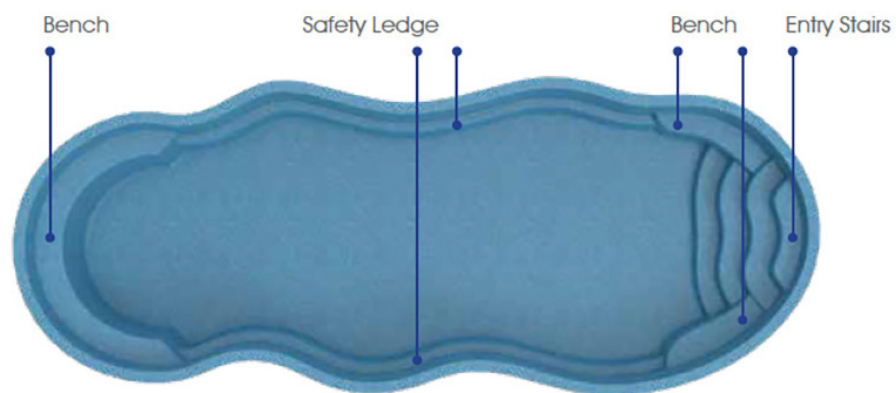

GG

Oasis

This is your great escape...
for family fun in the sun.

Length: 33'

Width: 13'

Shallow End Depth: 4'3"

Deep End Depth: 6'2"

All GG Pools are Non-Diving Pools

GG

Sundial

Escapism...
it's amazing where you can go.

Length: 20'

Width: 13'

Shallow End Depth: 3'6"

Deep End Depth: 4'11"

All GG Pools are Non-Diving Pools