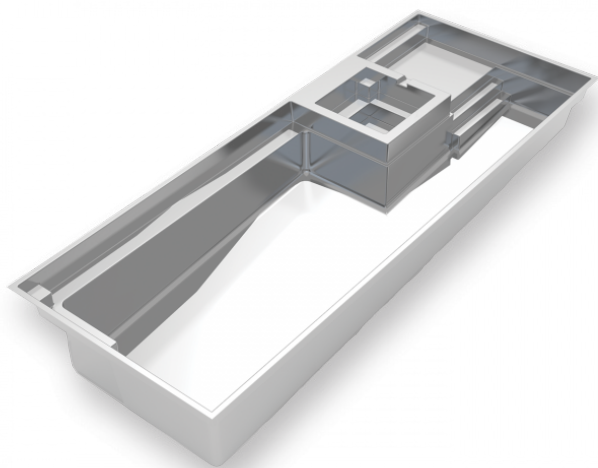

THE BRILLIANT

LENGTH	WIDTH	SHALLOW	DEEP
40'	15'6"	4'7"	6'8"
35'	15'6"	4'7"	6'4"
30'	15'6"	4'7"	6'1"

- + Built-in spa located at the shallow end next to entry steps and fun pad
- + Large built-in fun pad provides the perfect playground for adults and children alike
- + Secondary bench area located at the deep end of the pool
- + Convenient entry and exit steps
- + Splash pad depth approximately 18"
  (water will come up to your calves)