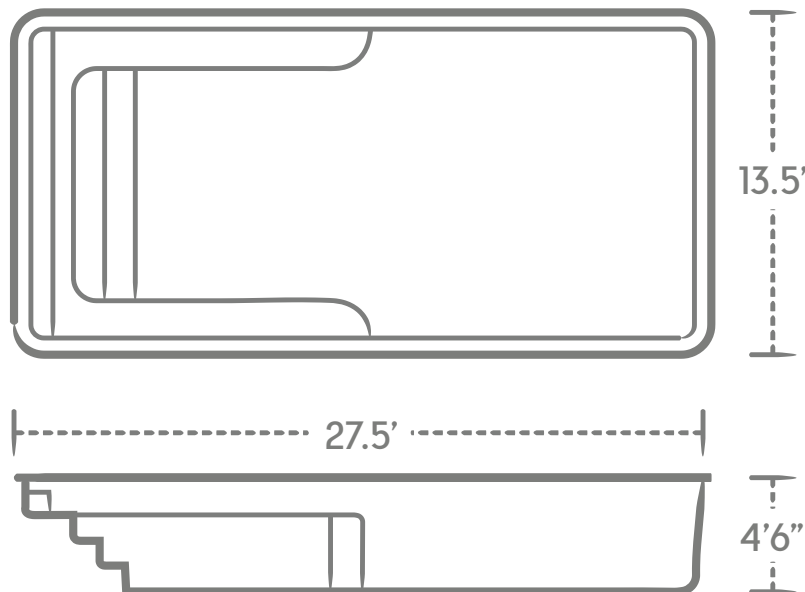

Lil Bob

There's always a party waiting to happen with Lil Bob in your backyard. You'll have hours of fun because he has something for everyone.
Let the party begin!

13.5' X 27.5'

1. 4'6" flat-bottom depth is ideal for games, water activities, and entertaining.
2. Elongated benches provide hours of socializing and fun with family and friends.
3. Full-length entry steps make for easy entrance and exit from the pool.
4. Non-skid surface on the floor, benches, and steps is easy on your feet and your swimsuit.
5. Auto-cover ready to help you keep your new pool safe and clean.