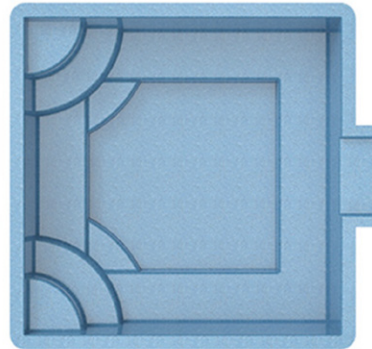

**Square
Spillover Spa**

8'2" x 9'6"

Depth: 3'4"