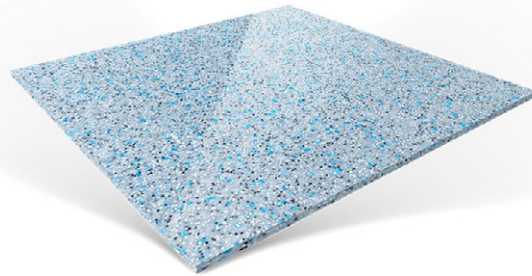

COLOR OPTIONS

EIGHT STUNNING COLORS

Capital Land Pools products are crafted with the deepest, richest, highest quality gelcoat finishes, and backed by a 10 year Surface Warranty. With a full palette of colors that are absolutely stunning to look at, Capital Land Pools gelcoat finishes offer you amazing options to fully enjoy “Life at its Best”.

ICE SILVER