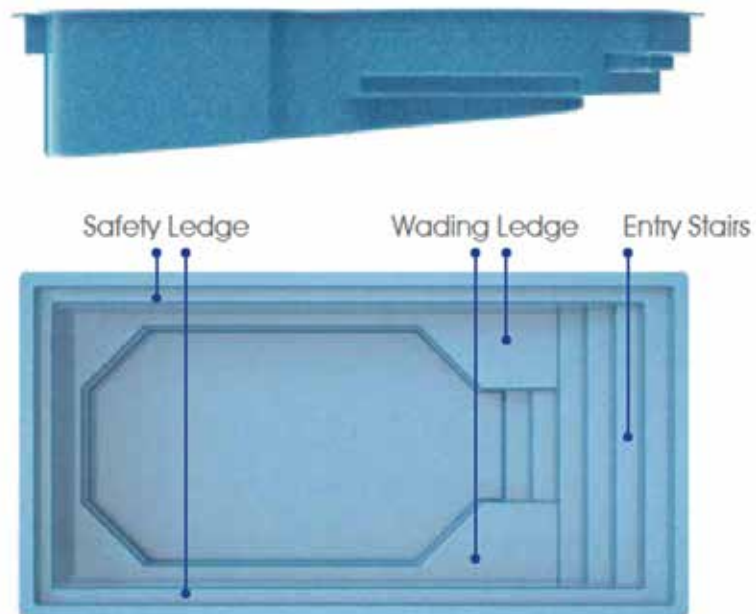

# Summit

Escape from it all...  
in your everyday place.

Length: 23'10"

Width: 11'8"

Depth: 4'6"

All Blue Anchor Pools are Non-Diving Pools

GG

# Placid Plunge

The perfect family escape...  
filled with fun and togetherness.

Length: 17'

Width: 8'6"

Depth: 4'6"

All Blue Anchor Pools are Non-Diving Pools

GG