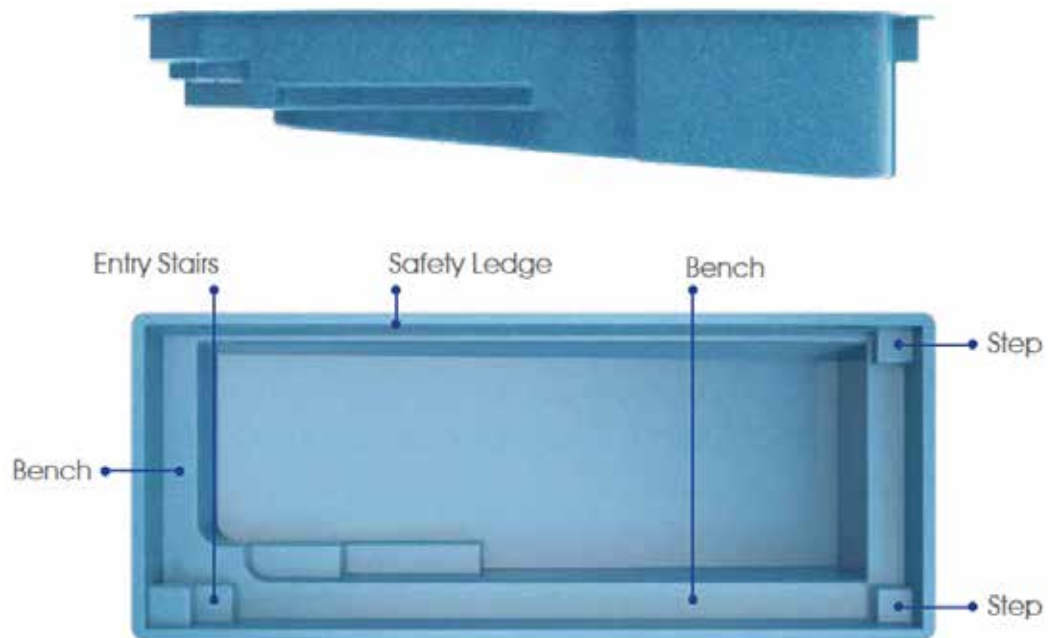

# Regal XL

Escapism is a state of mind...  
now you can live there.

Length: 26'

Width: 10'2"

Shallow End Depth: 4'2"

Deep End Depth: 5'6"

All Blue Anchor Pools are Non-Diving Pools

GG