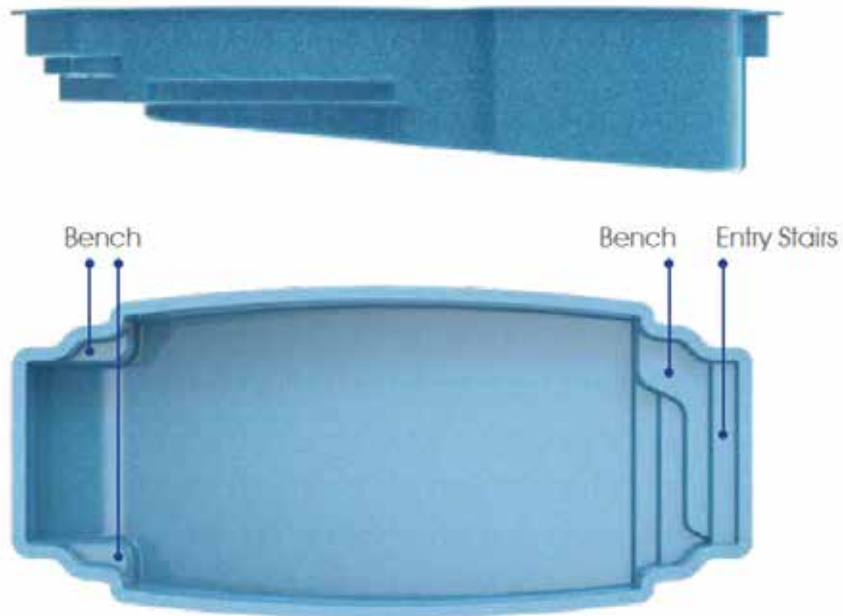

# Maui

Imagination meets reality...  
it doesn't get any better than this.

Length: 34'

Width: 15'

Shallow End Depth: 3'6"

Deep End Depth: 6'6"

All Blue Anchor Pools are Non-Diving Pools

# Acapulco

This could be your getaway...  
anytime of day.

Length: 29'

Width: 13'

Shallow End Depth: 3'4"

Deep End Depth: 5'5"

All Blue Anchor Pools are Non-Divina Pools

GG