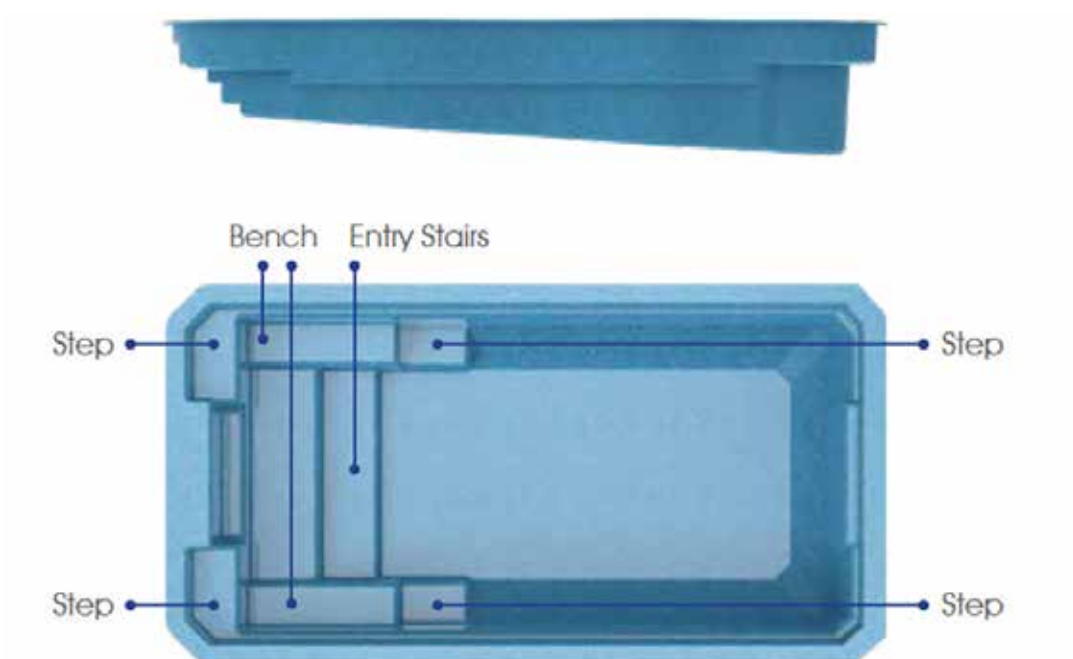

San Juan Plunge

Escape to a relaxing getaway...
and find peace of mind.

Length: 14'6"

Width: 7'4"

Depth: 4'

All Blue Anchor Pools are Non-Diving Pools

GG