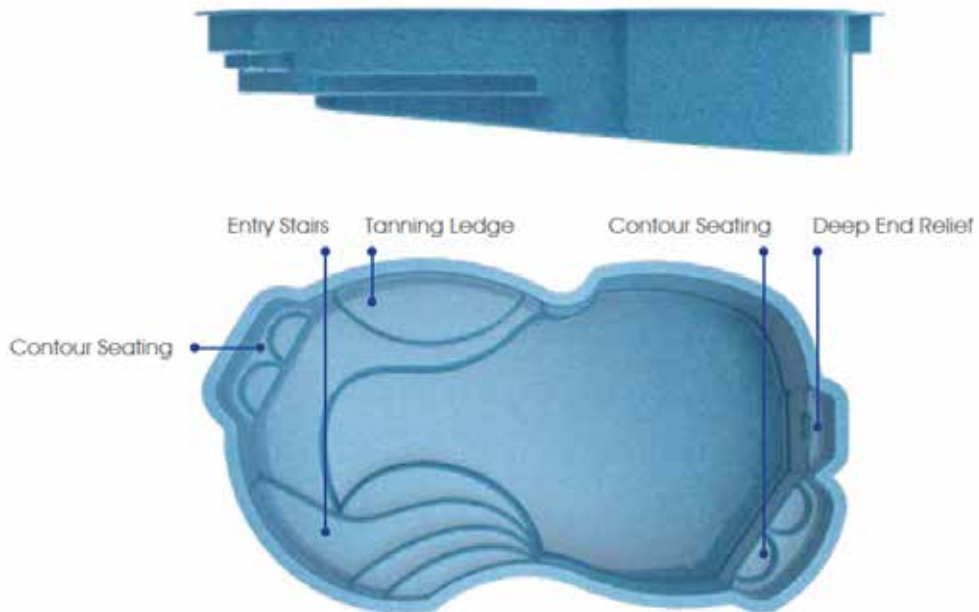

# Nassau

Whatever you imagine...  
your life can be.

Length: 32'

Width: 15'

Shallow End Depth: 3'3"

Deep End Depth: 6'11"

All Blue Anchor Pools are Non-Diving Pools

GG

# Cancun

Escape to perfection...  
life is good.

Length: 25'

Width: 12'

Shallow End Depth: 3'9"

Deep End Depth: 5'4"

All Blue Anchor Pools are Non-Diving Pools

GG

# Oasis

This is your great escape...  
for family fun in the sun.

Length: 33'

Width: 13'

Shallow End Depth: 4'3"

Deep End Depth: 6'2"

All Blue Anchor Pools are Non-Diving Pools

GG

# Sundial

Escapism...  
it's amazing where you can go.

Length: 20'

Width: 13'

Shallow End Depth: 3'6"

Deep End Depth: 4'11"

All Blue Anchor Pools are Non-Diving Pools

GG