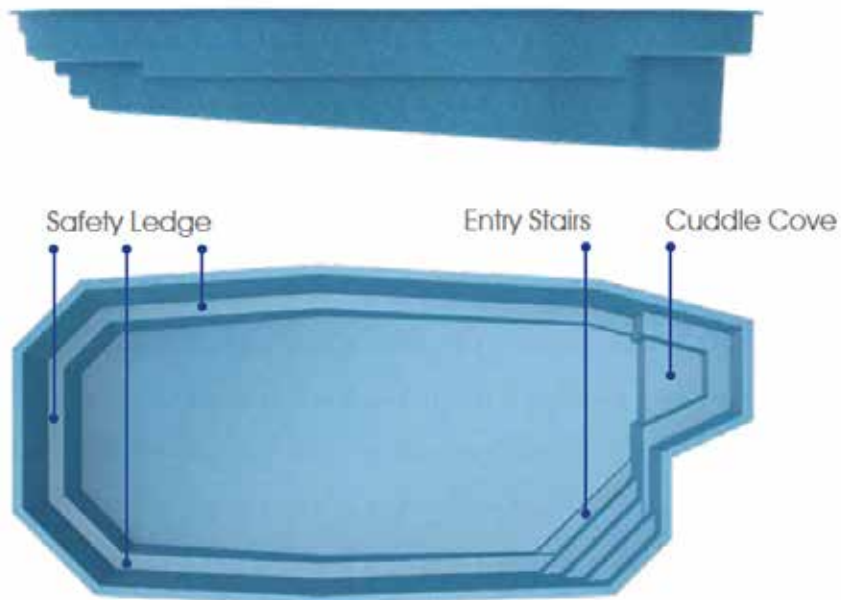

# Bahamas

Your escape...  
to amazing water adventures.

Length: 23'10"

Width: 10'4"

Shallow End Depth: 3'6"

Deep End Depth: 5'8"

All Blue Anchor Pools are Non-Diving Pools

GG

# Azores

It's here...  
your perfect getaway awaits.

Length: 35'

Width: 13'2"

Shallow End Depth: 4'

Deep End Depth: 6'1"

All Blue Anchor Pools are Non-Diving Pools

GG

# Maui

Imagination meets reality...  
it doesn't get any better than this.

Length: 34'

Width: 15'

Shallow End Depth: 3'6"

Deep End Depth: 6'6"

All Blue Anchor Pools are Non-Diving Pools

# Acapulco

This could be your getaway...  
anytime of day.

Length: 29'

Width: 13'

Shallow End Depth: 3'4"

Deep End Depth: 5'5"

All Blue Anchor Pools are Non-Divina Pools

GG