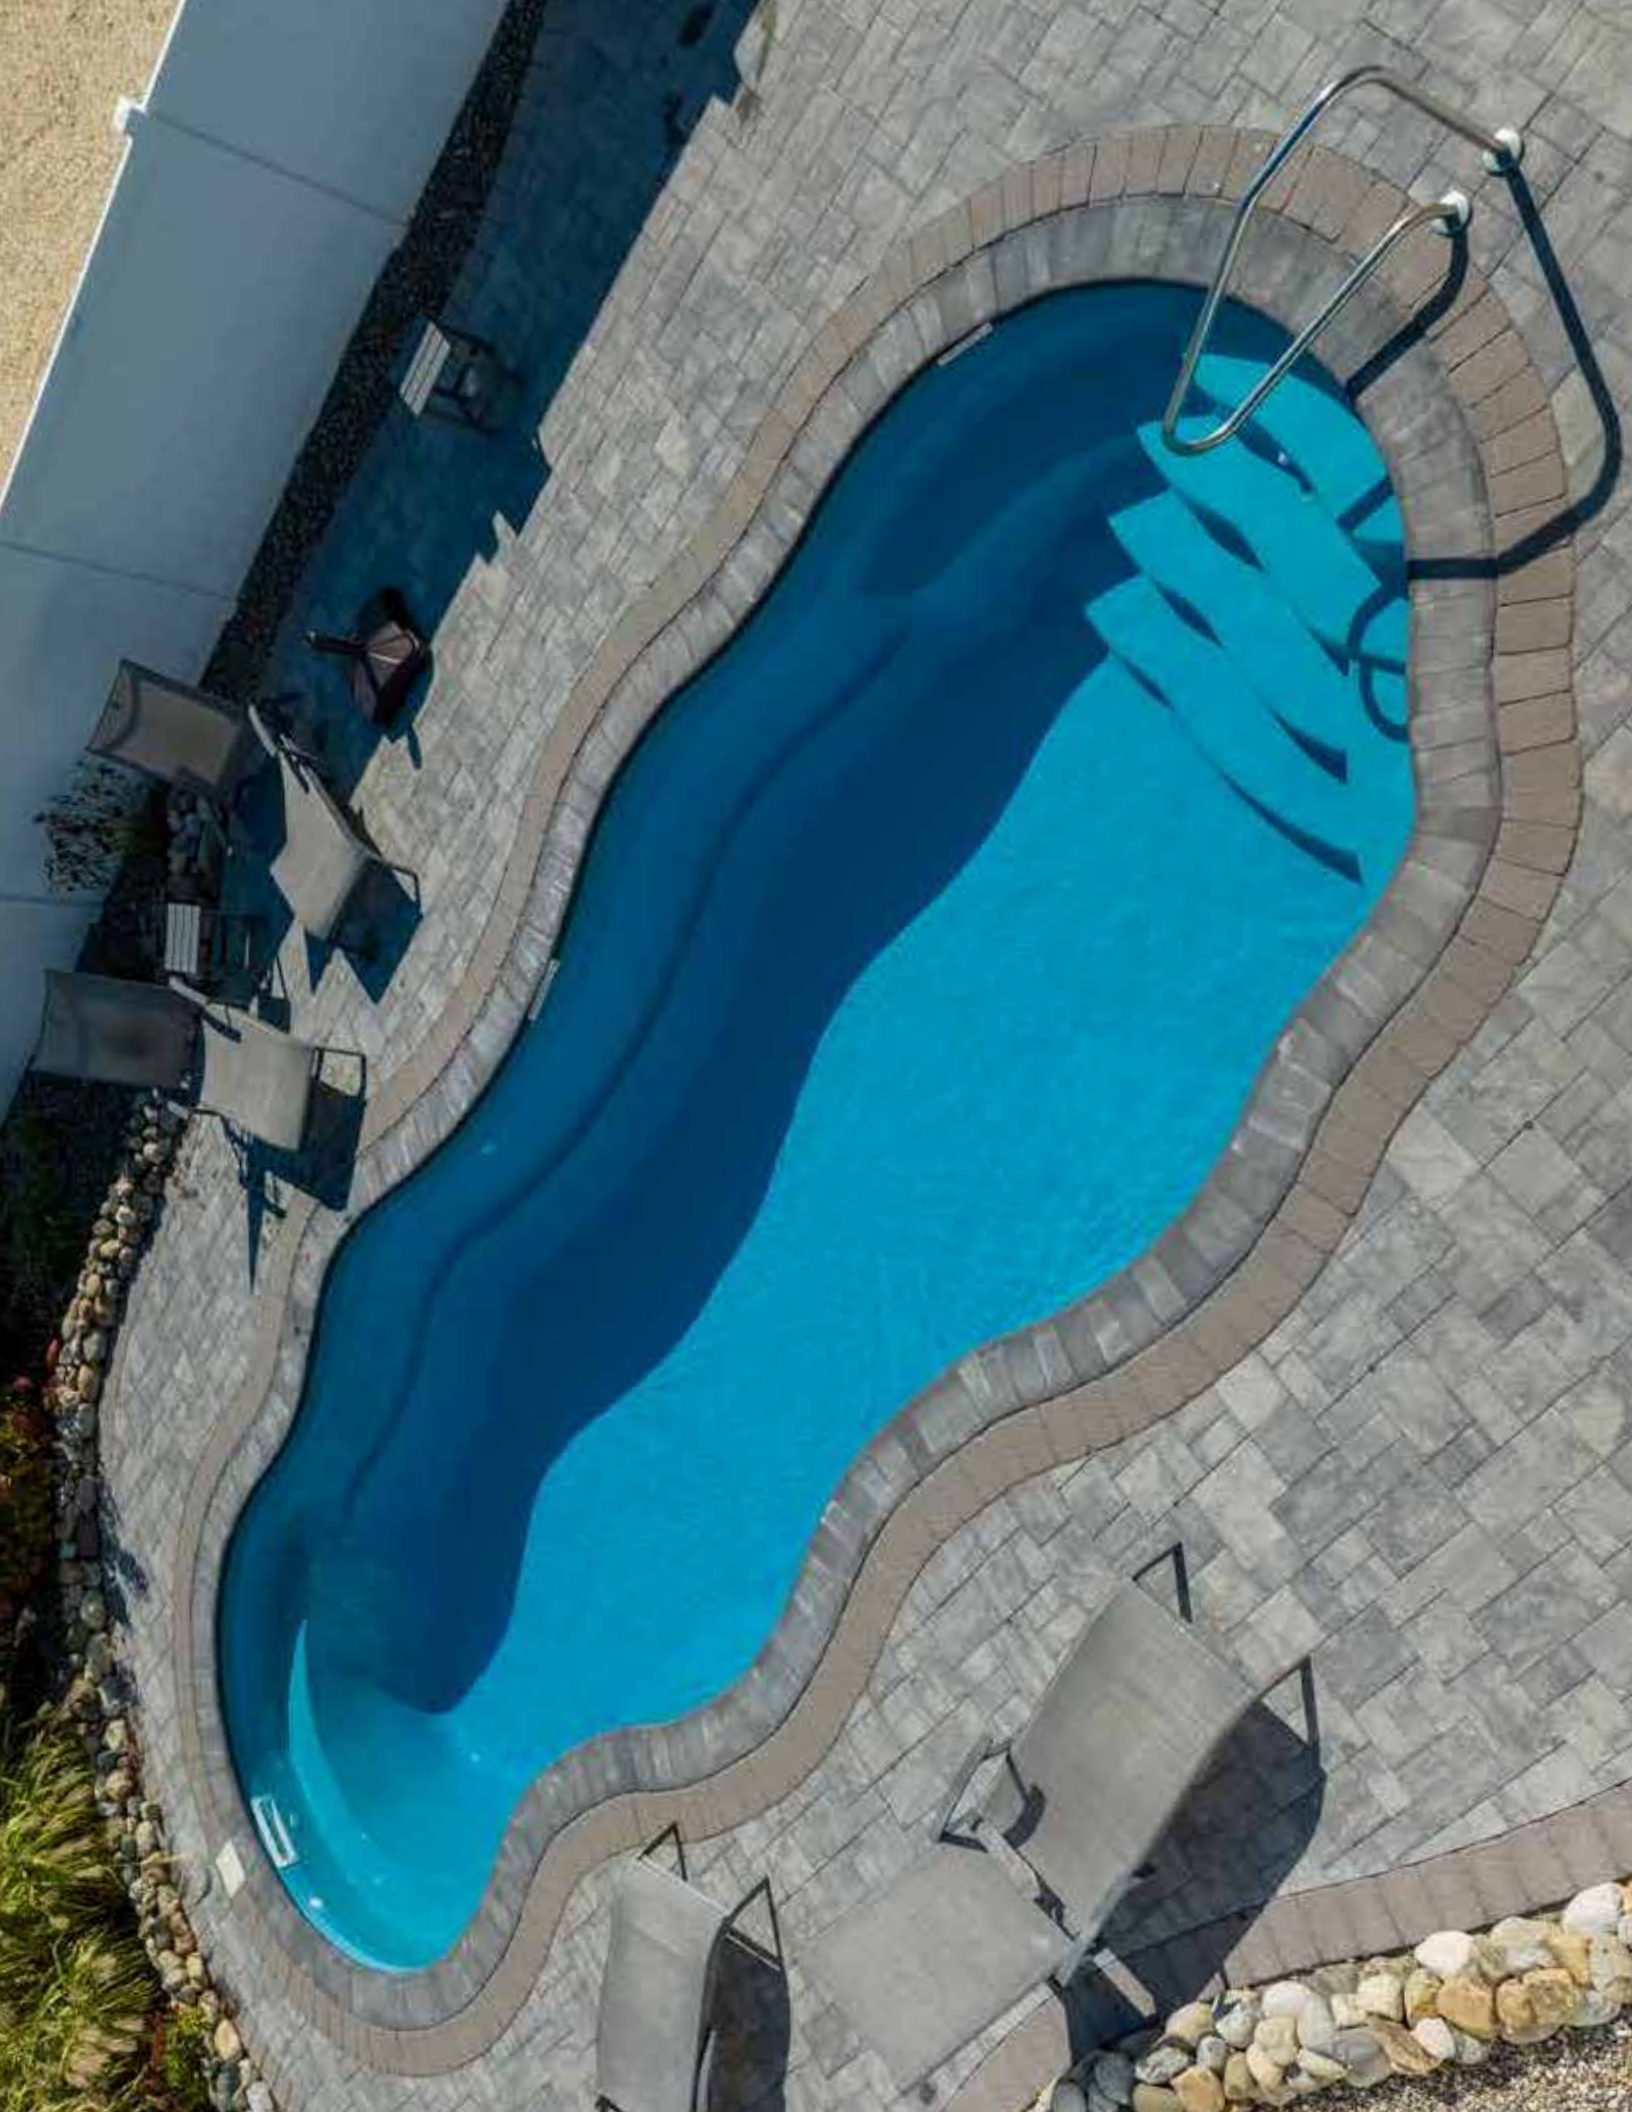

# Cancun

Escape to perfection...  
life is good.

Length: 25'

Width: 12'

Shallow End Depth: 3'9"

Deep End Depth: 5'4"

All Blue Anchor Pools are Non-Diving Pools

GG