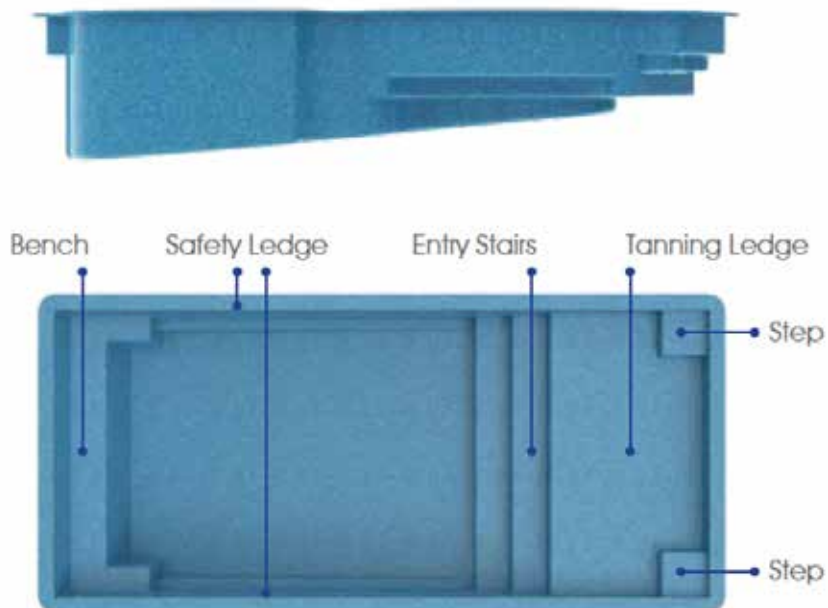

# Ponce

Imagine the perfect place...  
for family-friendly activities and outdoor fun.

Length: 26'

Width: 12'8"

Shallow End Depth: 4'6"

Deep End Depth: 5'9"

All Blue Anchor Pools are Non-Diving Pools