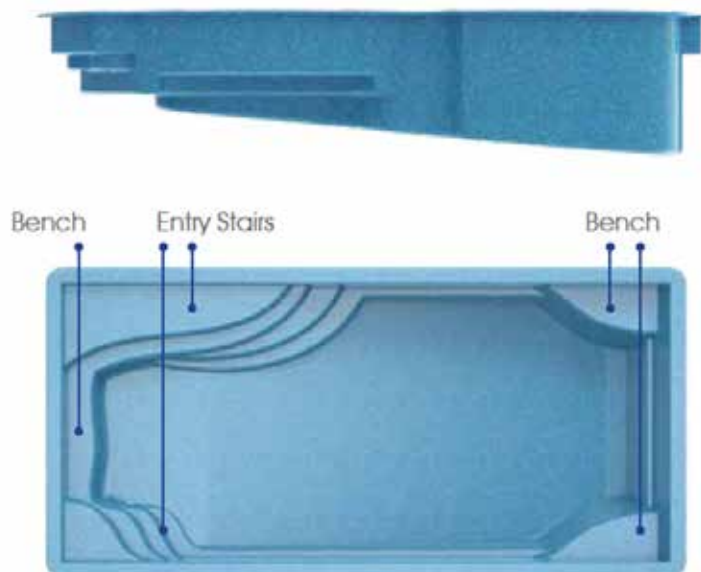

Empire

Absolute peace, absolute tranquility...
absolute escapism.

Length: 25'8"

Width: 12'

Shallow End Depth: 3'6"

Deep End Depth: 5'6"

All Blue Anchor Pools are Non-Diving Pools

GG