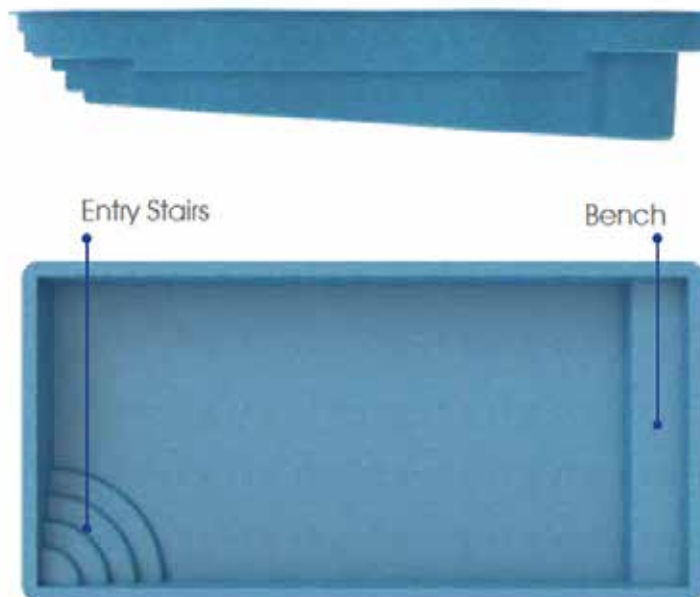

# Summit

Escape from it all...  
in your everyday place.

Length: 23'10"

Width: 11'8"

Depth: 4'6"

All Blue Anchor Pools are Non-Diving Pools

GG