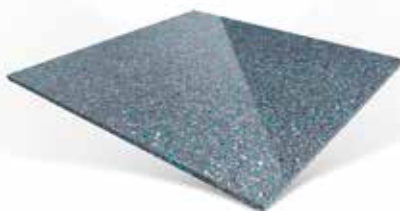

### EIGHT STUNNING COLORS

Capital Land Pools products are crafted with the deepest, richest, highest quality gelcoat finishes, and backed by a 10 year Surface Warranty. With a full palette of colors that are absolutely stunning to look at, Capital Land Pools gelcoat finishes offer you amazing options to fully enjoy “Life at its Best”.

OCEAN BLUE

ICE SILVER

SEASIDE SKY

STORM GREY

REEF BLUE

VOLCANIC BLACK

BEACH SAND

CORAL BLUE