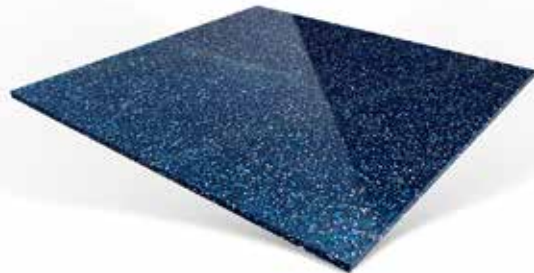

### EIGHT STUNNING COLORS

Capital Land Pools products are crafted with the deepest, richest, highest quality gelcoat finishes, and backed by a 10 year Surface Warranty. With a full palette of colors that are absolutely stunning to look at, Capital Land Pools gelcoat finishes offer you amazing options to fully enjoy “Life at its Best”.

OCEAN BLUE

ICE SILVER

SEASIDE SKY

STORM GREY

REEF BLUE

VOLCANIC BLACK

BEACH SAND

CORAL BLUE