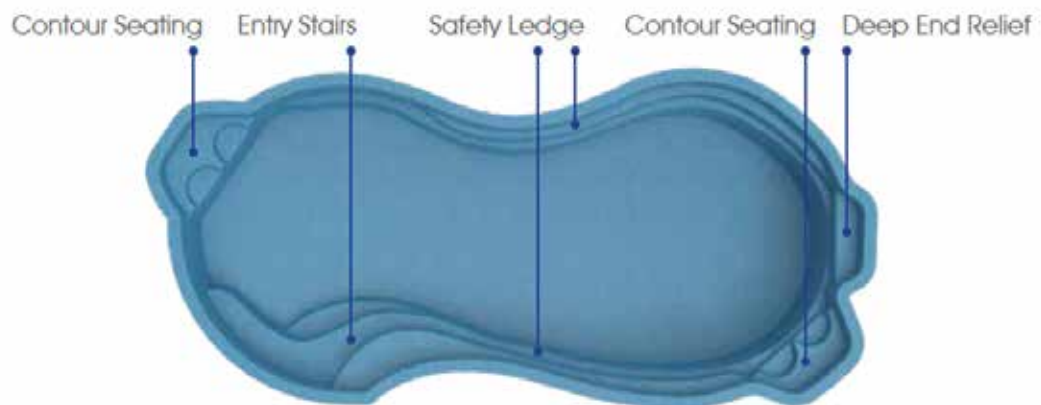

# Acapulco

This could be your getaway...  
anytime of day.

Length: 29'

Width: 13'

Shallow End Depth: 3'4"

Deep End Depth: 5'5"

All Blue Anchor Pools are Non-Divina Pools

GG

# Tiger Shark

Your absolute escape...  
right in your backyard.

Length: 31'

Width: 13'

Shallow End Depth: 3'3"

Deep End Depth: 5'11"

All Blue Anchor Pools are Non-Diving Pools

GG

**DANGER**  
NO DIVING OR JUMPING  
SWALLOW WATER