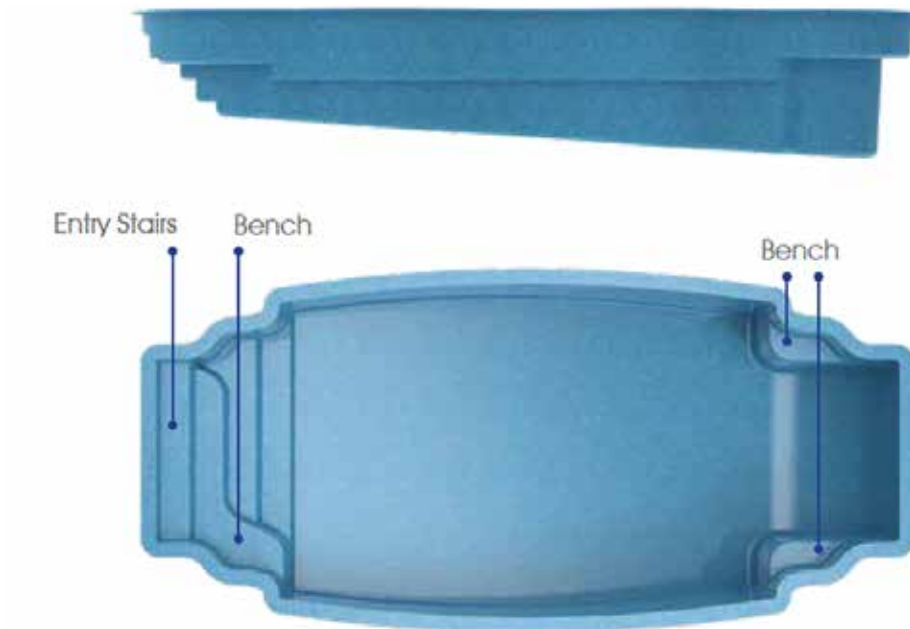

# Acapulco

This could be your getaway...  
anytime of day.

Length: 29'

Width: 13'

Shallow End Depth: 3'4"

Deep End Depth: 5'5"

All Blue Anchor Pools are Non-Divina Pools

GG

# Tiger Shark

Your absolute escape...  
right in your backyard.

Length: 31'

Width: 13'

Shallow End Depth: 3'3"

Deep End Depth: 5'11"

All Blue Anchor Pools are Non-Diving Pools

GG