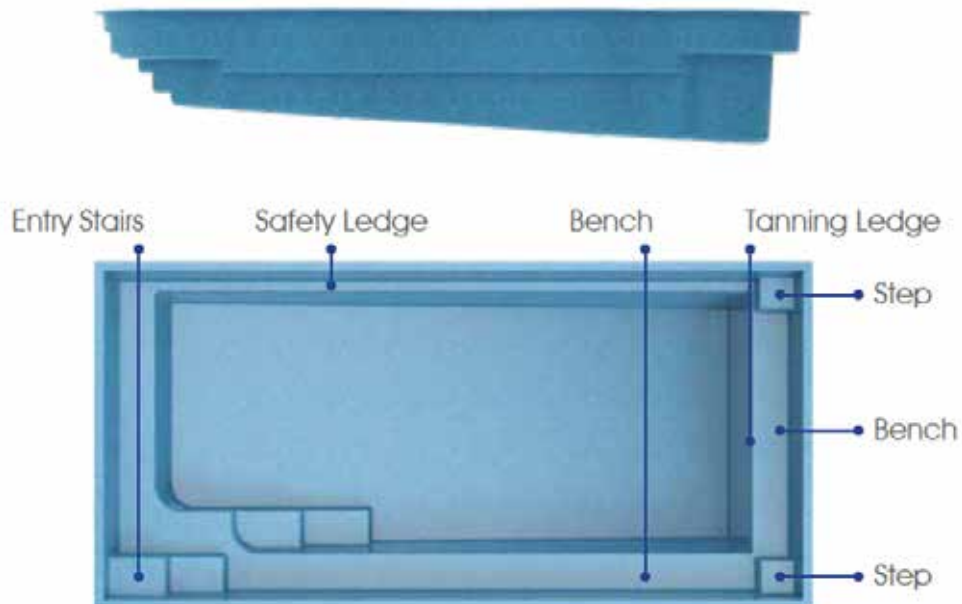

# Regal

Escape to a place...  
of natural beauty and tranquility.

Length: 20'

Width: 10'6"

Shallow End Depth: 4'2"

Deep End Depth: 5'4"

All Blue Anchor Pools are Non-Diving Pools

GG