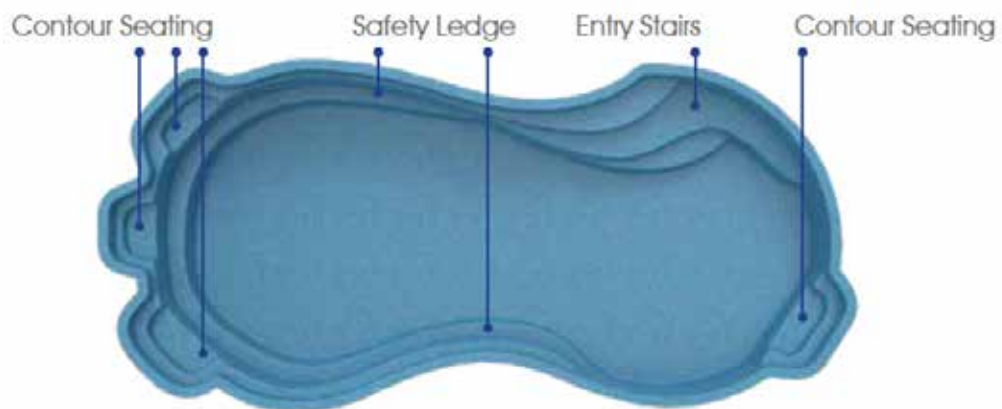

**DANGER**  
NO DIVING OR JUMPING  
SWALLOW WATER

# Nassau

Whatever you imagine...  
your life can be.

Length: 32'

Width: 15'

Shallow End Depth: 3'3"

Deep End Depth: 6'11"

All Blue Anchor Pools are Non-Diving Pools

GG

# Cancun

Escape to perfection...  
life is good.

Length: 25'

Width: 12'

Shallow End Depth: 3'9"

Deep End Depth: 5'4"

All Blue Anchor Pools are Non-Diving Pools

GG