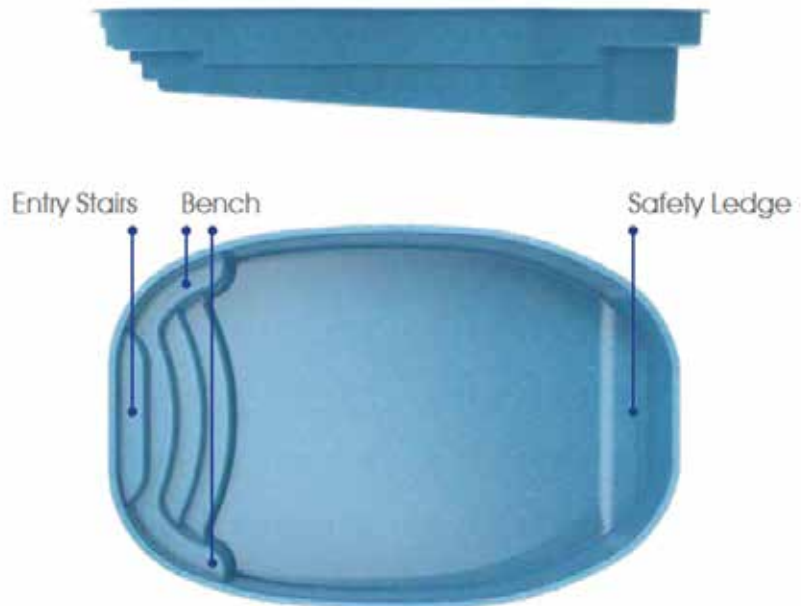

# Sundial

Escapism...  
it's amazing where you can go.

Length: 20'

Width: 13'

Shallow End Depth: 3'6"

Deep End Depth: 4'11"

All Blue Anchor Pools are Non-Diving Pools

GG