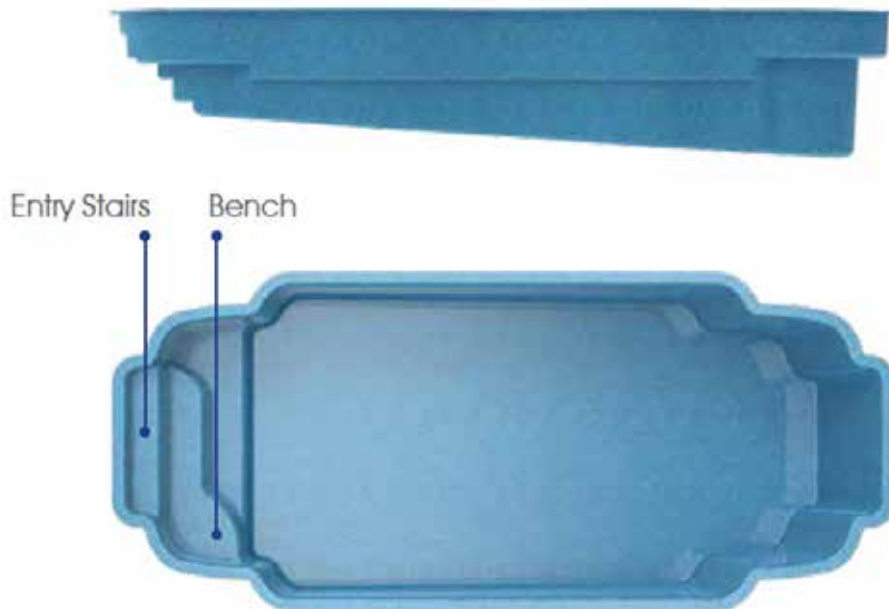

# Bahamas

Your escape...  
to amazing water adventures.

Length: 23'10"

Width: 10'4"

Shallow End Depth: 3'6"

Deep End Depth: 5'8"

All Blue Anchor Pools are Non-Diving Pools

GG