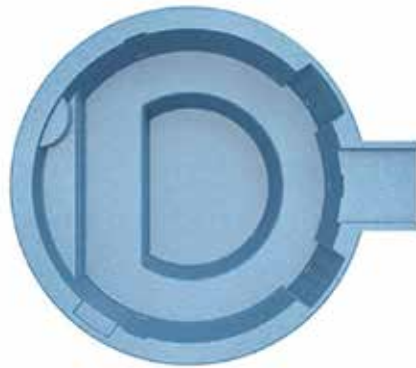

**Round
Spillover Spa**

7'6" x 9'

Depth: 2'8"