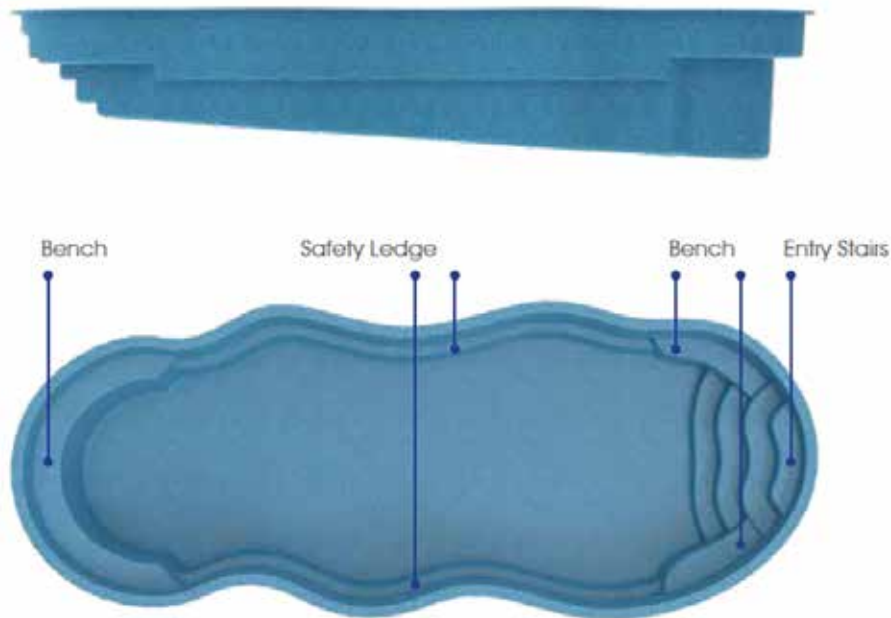

# Cancun

Escape to perfection...  
life is good.

Length: 25'

Width: 12'

Shallow End Depth: 3'9"

Deep End Depth: 5'4"

All Blue Anchor Pools are Non-Diving Pools

GG

# Oasis

This is your great escape...  
for family fun in the sun.

Length: 33'

Width: 13'

Shallow End Depth: 4'3"

Deep End Depth: 6'2"

All Blue Anchor Pools are Non-Diving Pools

GG

# Sundial

Escapism...  
it's amazing where you can go.

Length: 20'

Width: 13'

Shallow End Depth: 3'6"

Deep End Depth: 4'11"

All Blue Anchor Pools are Non-Diving Pools

GG