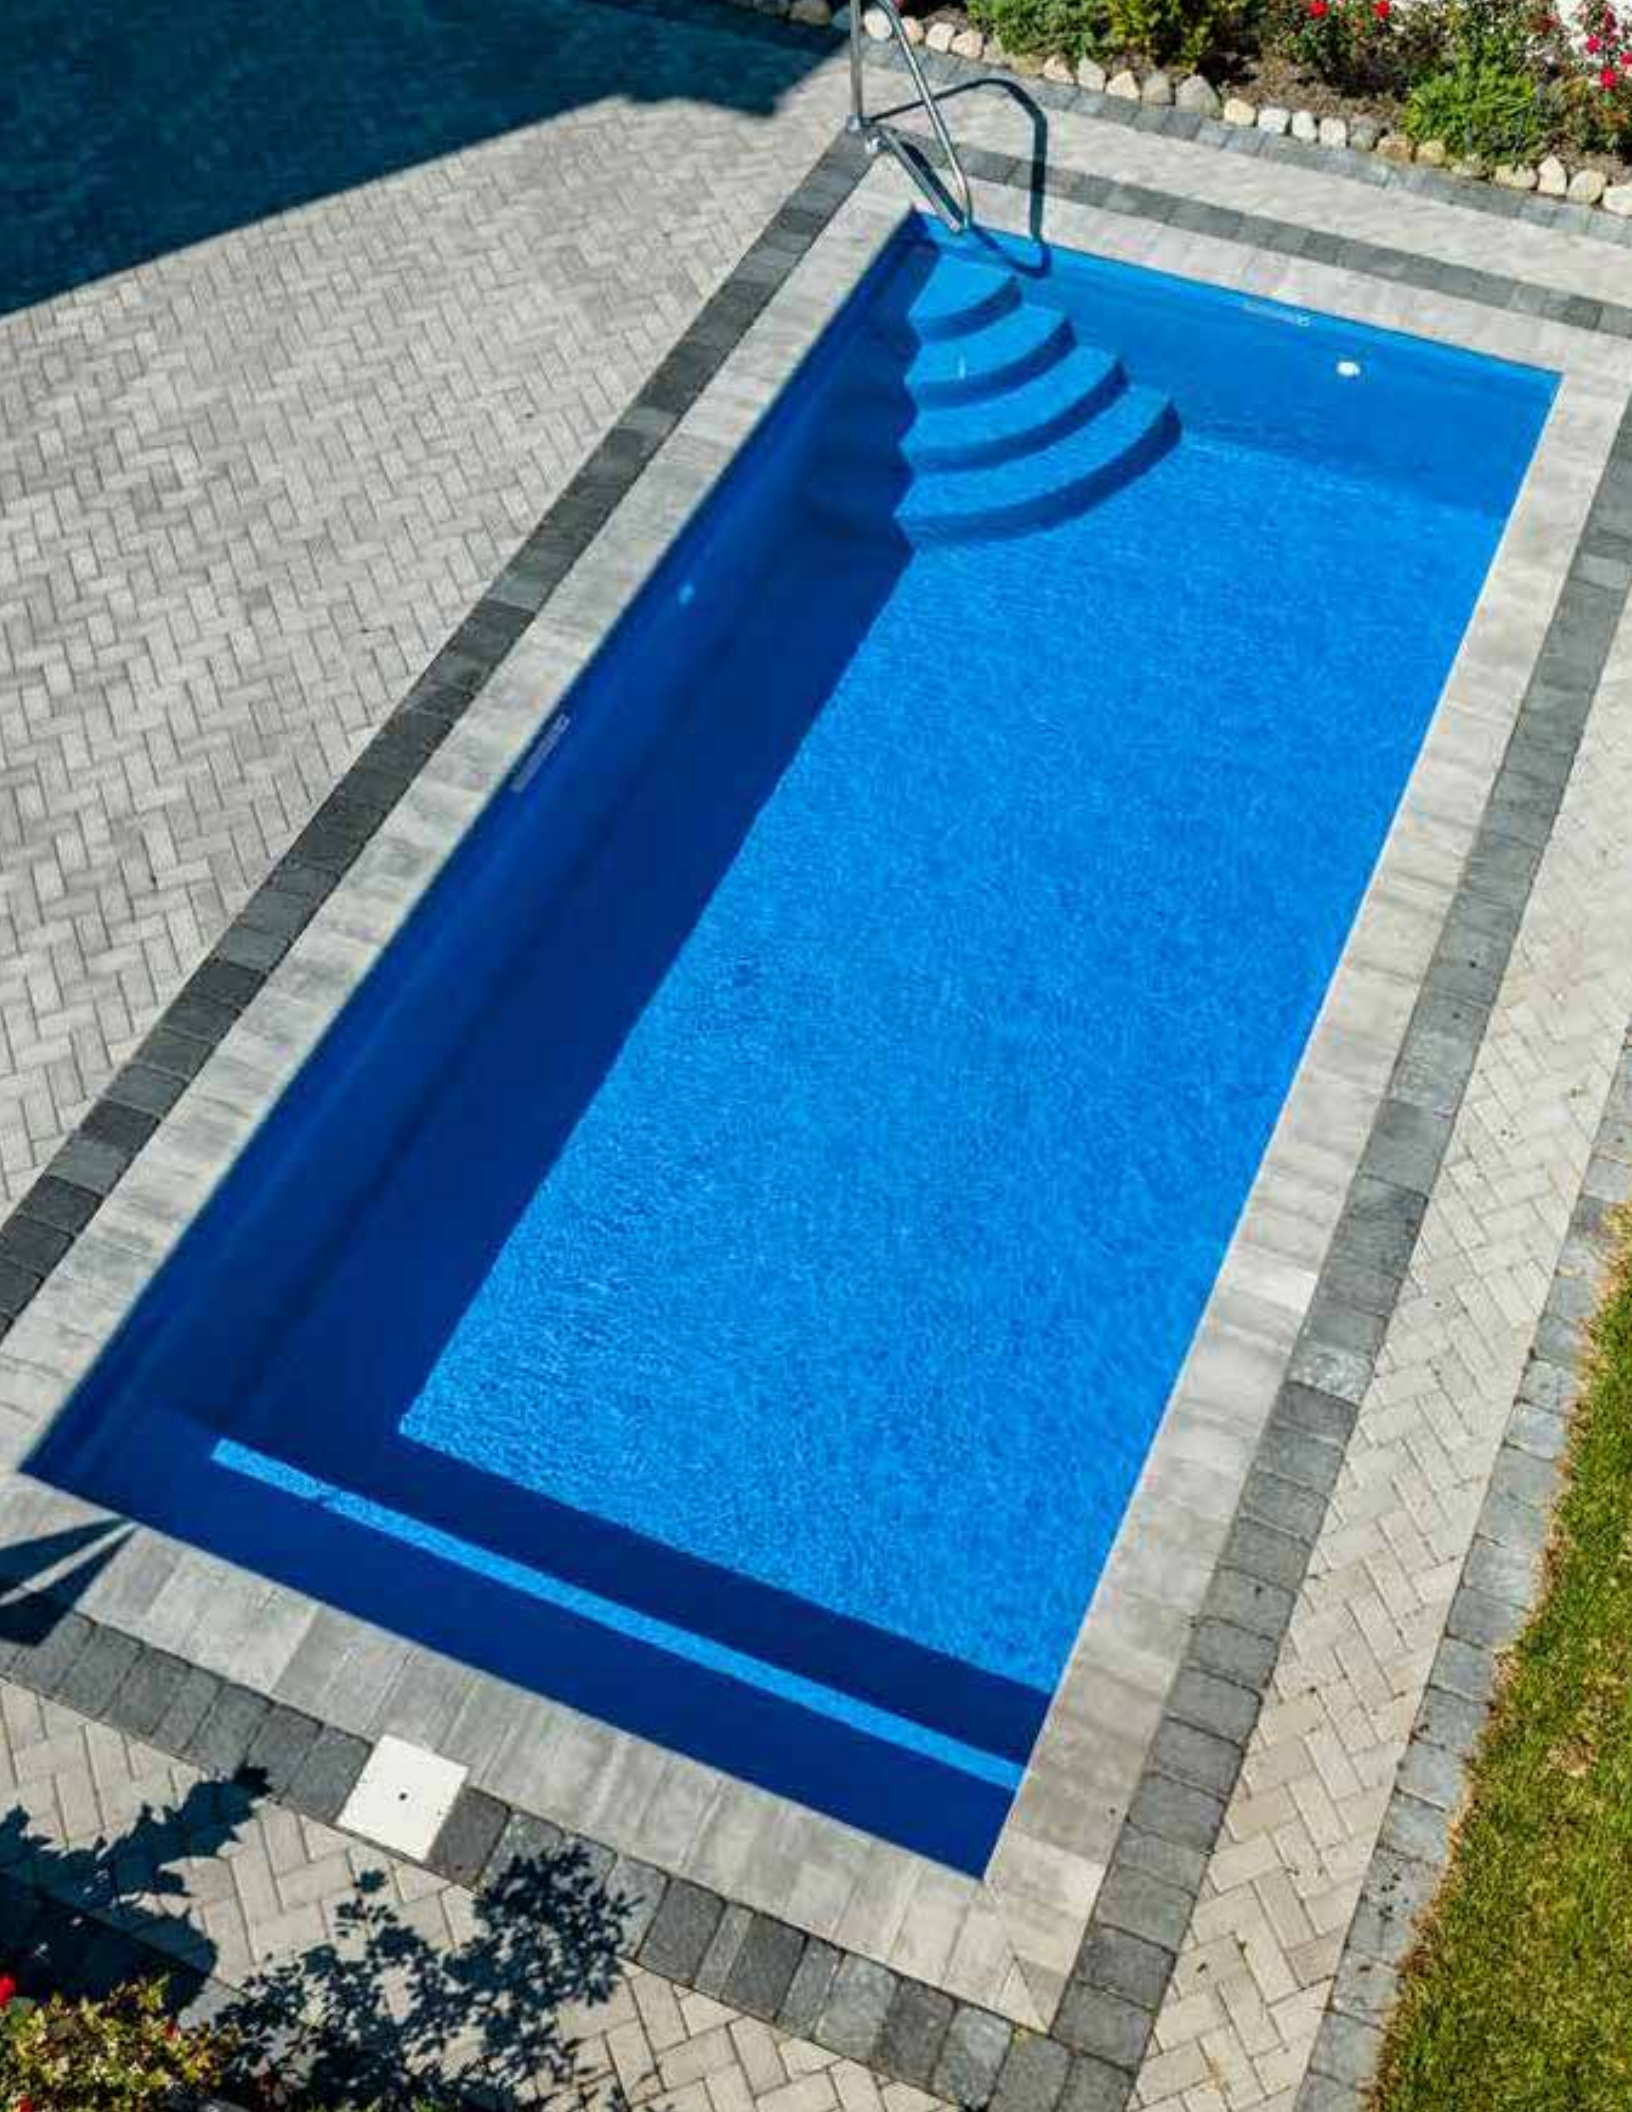

## THE ILLUSION

| LENGTH | WIDTH | SHALLOW | DEEP |
|--------|-------|---------|------|
| 40'    | 15'5" | 4'4"    | 7'   |
| 35'    | 15'5" | 4'4"    | 6'6" |
| 30'    | 15'5" | 4'4"    | 6'   |

- + Our newest design featuring a full-width splash pad
- + Entry access from three sides of the splash pad
- + Sophisticated modern styling will enhance all types of backyard designs
- + Built-in splash pad that everyone can enjoy
- + Large swimming area for both exercise and fitness
- + Deep end seats/exit steps

# Empire

Absolute peace, absolute tranquility...  
absolute escapism.

Length: 25'8"

Width: 12'

Shallow End Depth: 3'6"

Deep End Depth: 5'6"

All Blue Anchor Pools are Non-Diving Pools

GG

# Summit

Escape from it all...  
in your everyday place.

Length: 23'10"

Width: 11'8"

Depth: 4'6"

All Blue Anchor Pools are Non-Diving Pools

GG