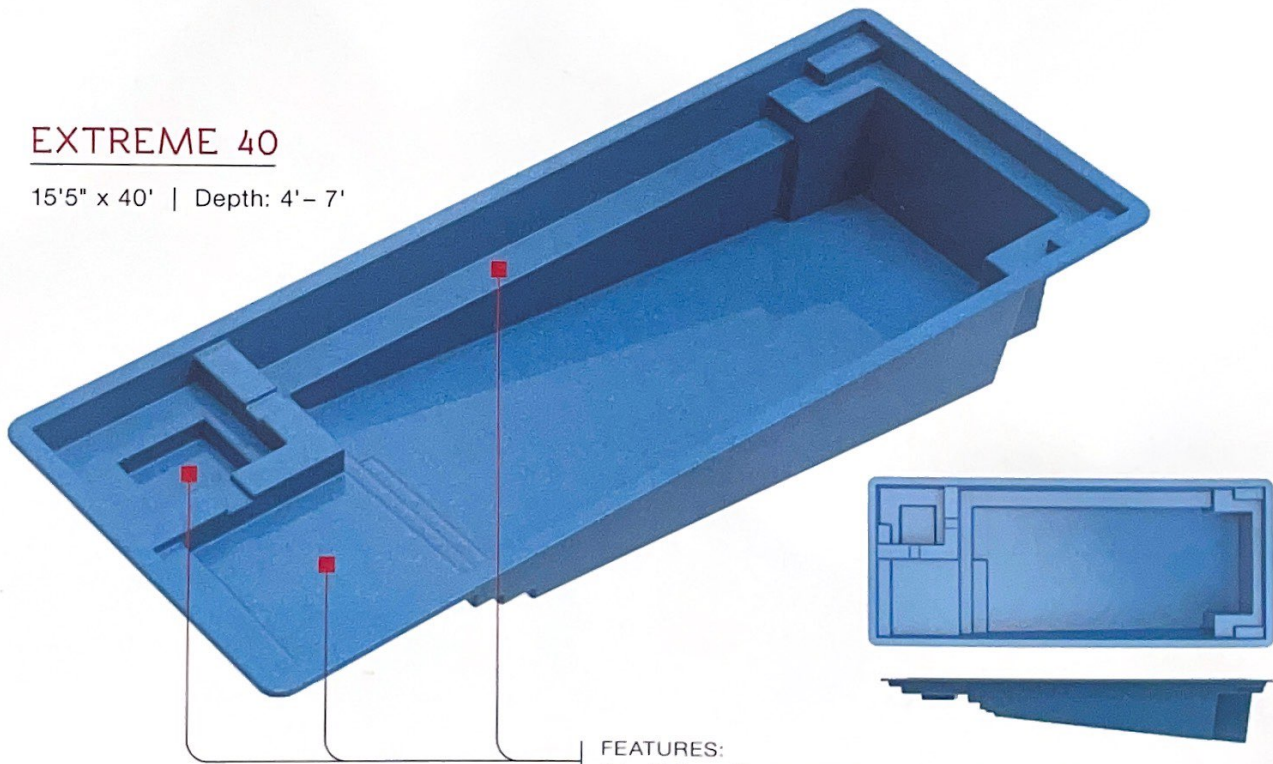

SPILLOVER
8'6" x 9'6"
Depth: 3'4"

TANNING LEDGE
9' x 15'6"
Depth: 10"

FINISHES

Sapphire Blue

Ocean Blue

Snow White

Coastal Bronze

Steel Grey

NOTE: Colors are replicated here as closely as the printing process allows. Please ask your pool representative for a physical color sample for best results.

EXTREME COLLECTION

EXTREME 30

15'5" x 30' | Depth: 4'-6'

FEATURES:
A built-in spillover spa, tanning ledge, and bench seating

EXTREME 40

15'5" x 40' | Depth: 4'-7'

FEATURES:
A built-in spillover spa, tanning ledge, and bench seating