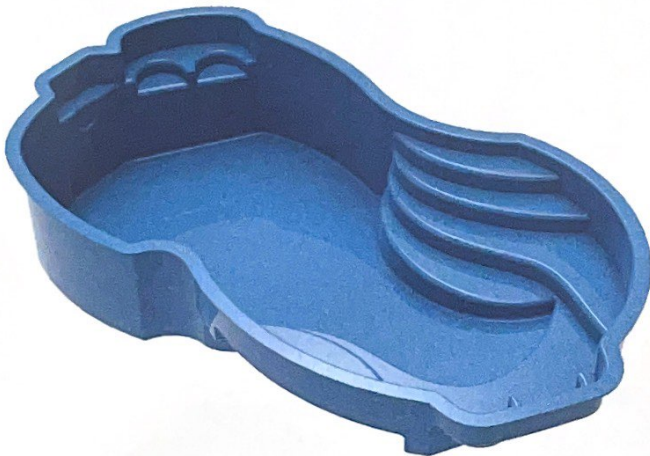

12' x 25'
Depth: 4'6"

PONCE

12' x 26'
Depth: 3'6" - 5'5"

COMING SOON

CONTEMPORARY COLLECTION

EMPIRE

12' x 26'
Depth: 3'6" - 5'6"

SUPERIOR

12' x 26'
Depth: 3'6" - 5'6"

ACAPULCO

13' x 29'
Depth: 3'4" - 5'10"

AZORES

13' x 35'
Depth: 3' - 6'

SUNDIAL

13' x 20'
Depth: 3'6"- 4'11"

CANCUN

12' x 25'
Depth: 3'9"- 5'4"

TIGER SHARK

13' x 31'
Depth: 3'4"- 5'10"

ORGANIC COLLECTION

OASIS

13' x 33'
Depth: 4'2" - 6'2"

NASSAU

15' x 33'
Depth: 3'4" - 5'11"

MAUI

15' x 34'
Depth: 3'6" - 6'6"

SPA COLLECTION

LEISURE

SPA
7' x 7'
Depth: 3'

SPILLOVER
7'6" x 7'
Depth: 3'

HARMONY

SPA
7'6" x 9'6"
Depth: 3'4"