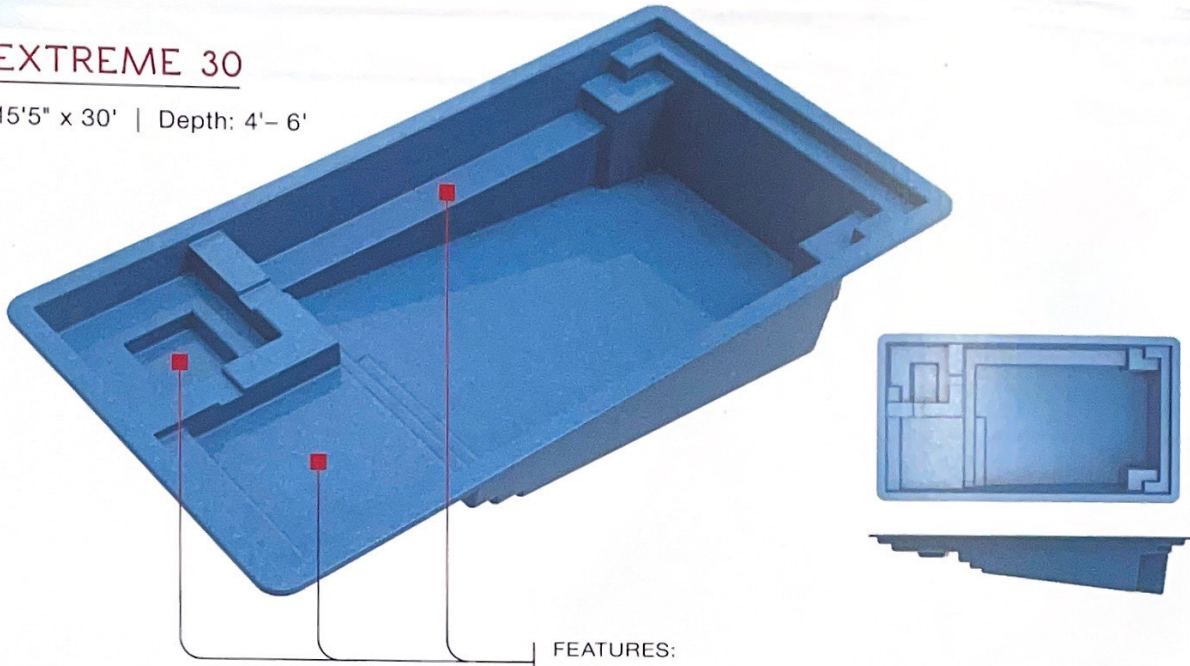

MAUI

15' x 34'
Depth: 3'6" - 6'6"

SPA COLLECTION

LEISURE

SPA
7' x 7'
Depth: 3'

SPILLOVER
7'6" x 7'
Depth: 3'

HARMONY

SPA
7'6" x 9'6"
Depth: 3'4"

SPILLOVER
8'6" x 9'6"
Depth: 3'4"

TANNING LEDGE
9' x 15'6"
Depth: 10"

FINISHES

Sapphire Blue

Ocean Blue

Snow White

Coastal Bronze

Steel Grey

NOTE: Colors are replicated here as closely as the printing process allows. Please ask your pool representative for a physical color sample for best results.

EXTREME COLLECTION

EXTREME 30

15'5" x 30' | Depth: 4'-6'

FEATURES:
A built-in spillover spa, tanning ledge, and bench seating

EXTREME 40

15'5" x 40' | Depth: 4'-7'

FEATURES:
A built-in spillover spa, tanning ledge, and bench seating