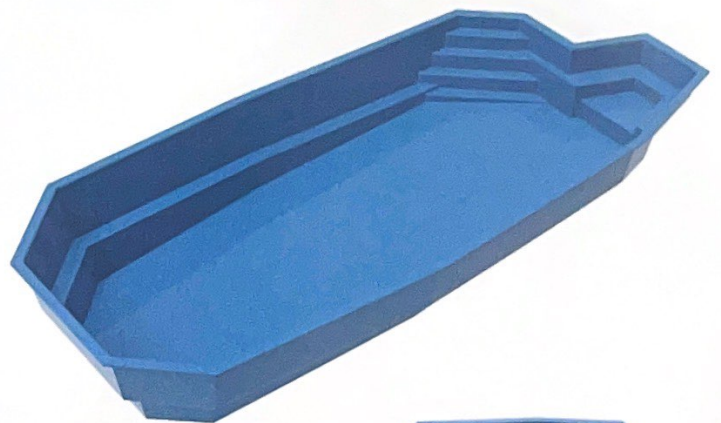

CONTEMPORARY COLLECTION

SAN JUAN
PLUNGE

6'8" x 14'
Depth: 4'6"

PLACID
PLUNGE

8'3" x 16'4"
Depth: 4'

SUNFISH

8' x 20'
Depth: 4'6"

BAHAMAS

10' x 24'
Depth: 3'4" - 5'6"

REGAL

10' x 20'
Depth: 4'3" - 5'4"

COMING SOON

REGAL XL

10' x 26'
Depth: 4'3" - 5'7"

COMING SOON

SUMMIT

12' x 25'
Depth: 4'6"

PONCE

12' x 26'
Depth: 3'6" - 5'5"

COMING SOON

CONTEMPORARY COLLECTION

EMPIRE

12' x 26'
Depth: 3'6" - 5'6"

SUPERIOR

12' x 26'
Depth: 3'6" - 5'6"

ACAPULCO

13' x 29'
Depth: 3'4" - 5'10"

AZORES

13' x 35'
Depth: 3' - 6'

SUNDIAL

13' x 20'
Depth: 3'6"- 4'11"

CANCUN