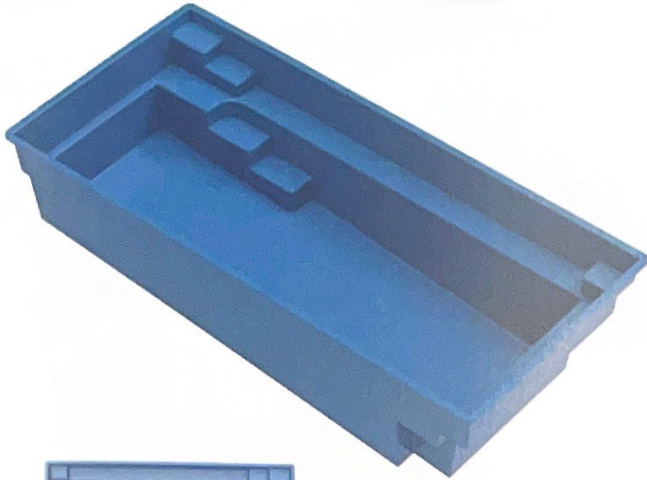

CONTEMPORARY COLLECTION

SAN JUAN
PLUNGE

6'8" x 14'
Depth: 4'6"

PLACID
PLUNGE

8'3" x 16'4"
Depth: 4'

SUNFISH

8' x 20'
Depth: 4'6"

BAHAMAS

10' x 24'
Depth: 3'4" - 5'6"

REGAL

10' x 20'
Depth: 4'3" - 5'4"

COMING SOON

REGAL XL

10' x 26'
Depth: 4'3" - 5'7"

COMING SOON

SUMMIT

12' x 25'
Depth: 4'6"

PONCE

12' x 26'
Depth: 3'6" - 5'5"

COMING SOON

CONTEMPORARY COLLECTION

EMPIRE

12' x 26'
Depth: 3'6" - 5'6"

SUPERIOR