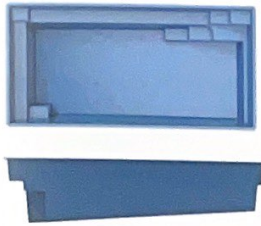

CONTEMPORARY COLLECTION

SAN JUAN
PLUNGE

6'8" x 14'
Depth: 4'6"

PLACID
PLUNGE

8'3" x 16'4"
Depth: 4'

SUNFISH

8' x 20'
Depth: 4'6"

BAHAMAS

10' x 24'
Depth: 3'4" - 5'6"

REGAL

10' x 20'
Depth: 4'3" - 5'4"

COMING SOON

REGAL XL

10' x 26'
Depth: 4'3" - 5'7"

COMING SOON

SUMMIT

12' x 25'
Depth: 4'6"

PONCE

12' x 26'
Depth: 3'6" - 5'5"

COMING SOON

CONTEMPORARY COLLECTION

EMPIRE

12' x 26'
Depth: 3'6" - 5'6"

SUPERIOR