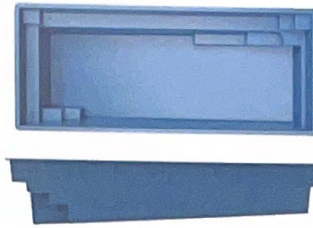

10' x 24'
Depth: 3'4" - 5'6"

REGAL

10' x 20'
Depth: 4'3" - 5'4"

COMING SOON

REGAL XL

10' x 26'
Depth: 4'3" - 5'7"

COMING SOON

SUMMIT

12' x 25'
Depth: 4'6"

PONCE

12' x 26'
Depth: 3'6" - 5'5"

COMING SOON

CONTEMPORARY COLLECTION

EMPIRE

12' x 26'
Depth: 3'6" - 5'6"

SUPERIOR