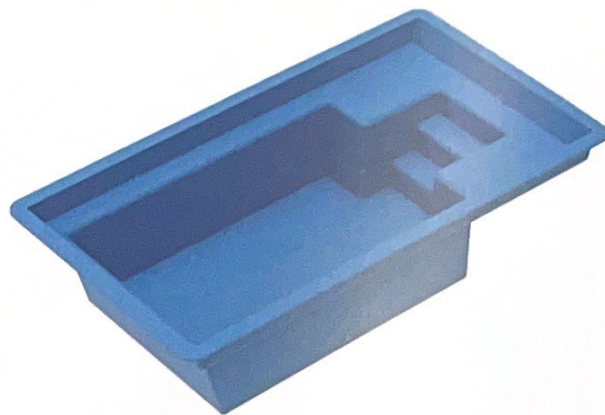

CONTEMPORARY COLLECTION

SAN JUAN
PLUNGE

6'8" x 14'
Depth: 4'6"

PLACID
PLUNGE

8'3" x 16'4"
Depth: 4'

SUNFISH

8' x 20'
Depth: 4'6"

BAHAMAS

10' x 24'
Depth: 3'4" - 5'6"

REGAL

10' x 20'
Depth: 4'3" - 5'4"

COMING SOON

REGAL XL

10' x 26'
Depth: 4'3" - 5'7"

COMING SOON

SUMMIT

12' x 25'
Depth: 4'6"

PONCE

12' x 26'
Depth: 3'6" - 5'5"

COMING SOON

CONTEMPORARY COLLECTION

EMPIRE

12' x 26'
Depth: 3'6" - 5'6"

SUPERIOR

NOTE: Colors are replicated here as closely as the printing process allows. Please ask your pool representative for a physical color sample for best results.

EXTREME COLLECTION

EXTREME 30

15'5" x 30' | Depth: 4'-6'